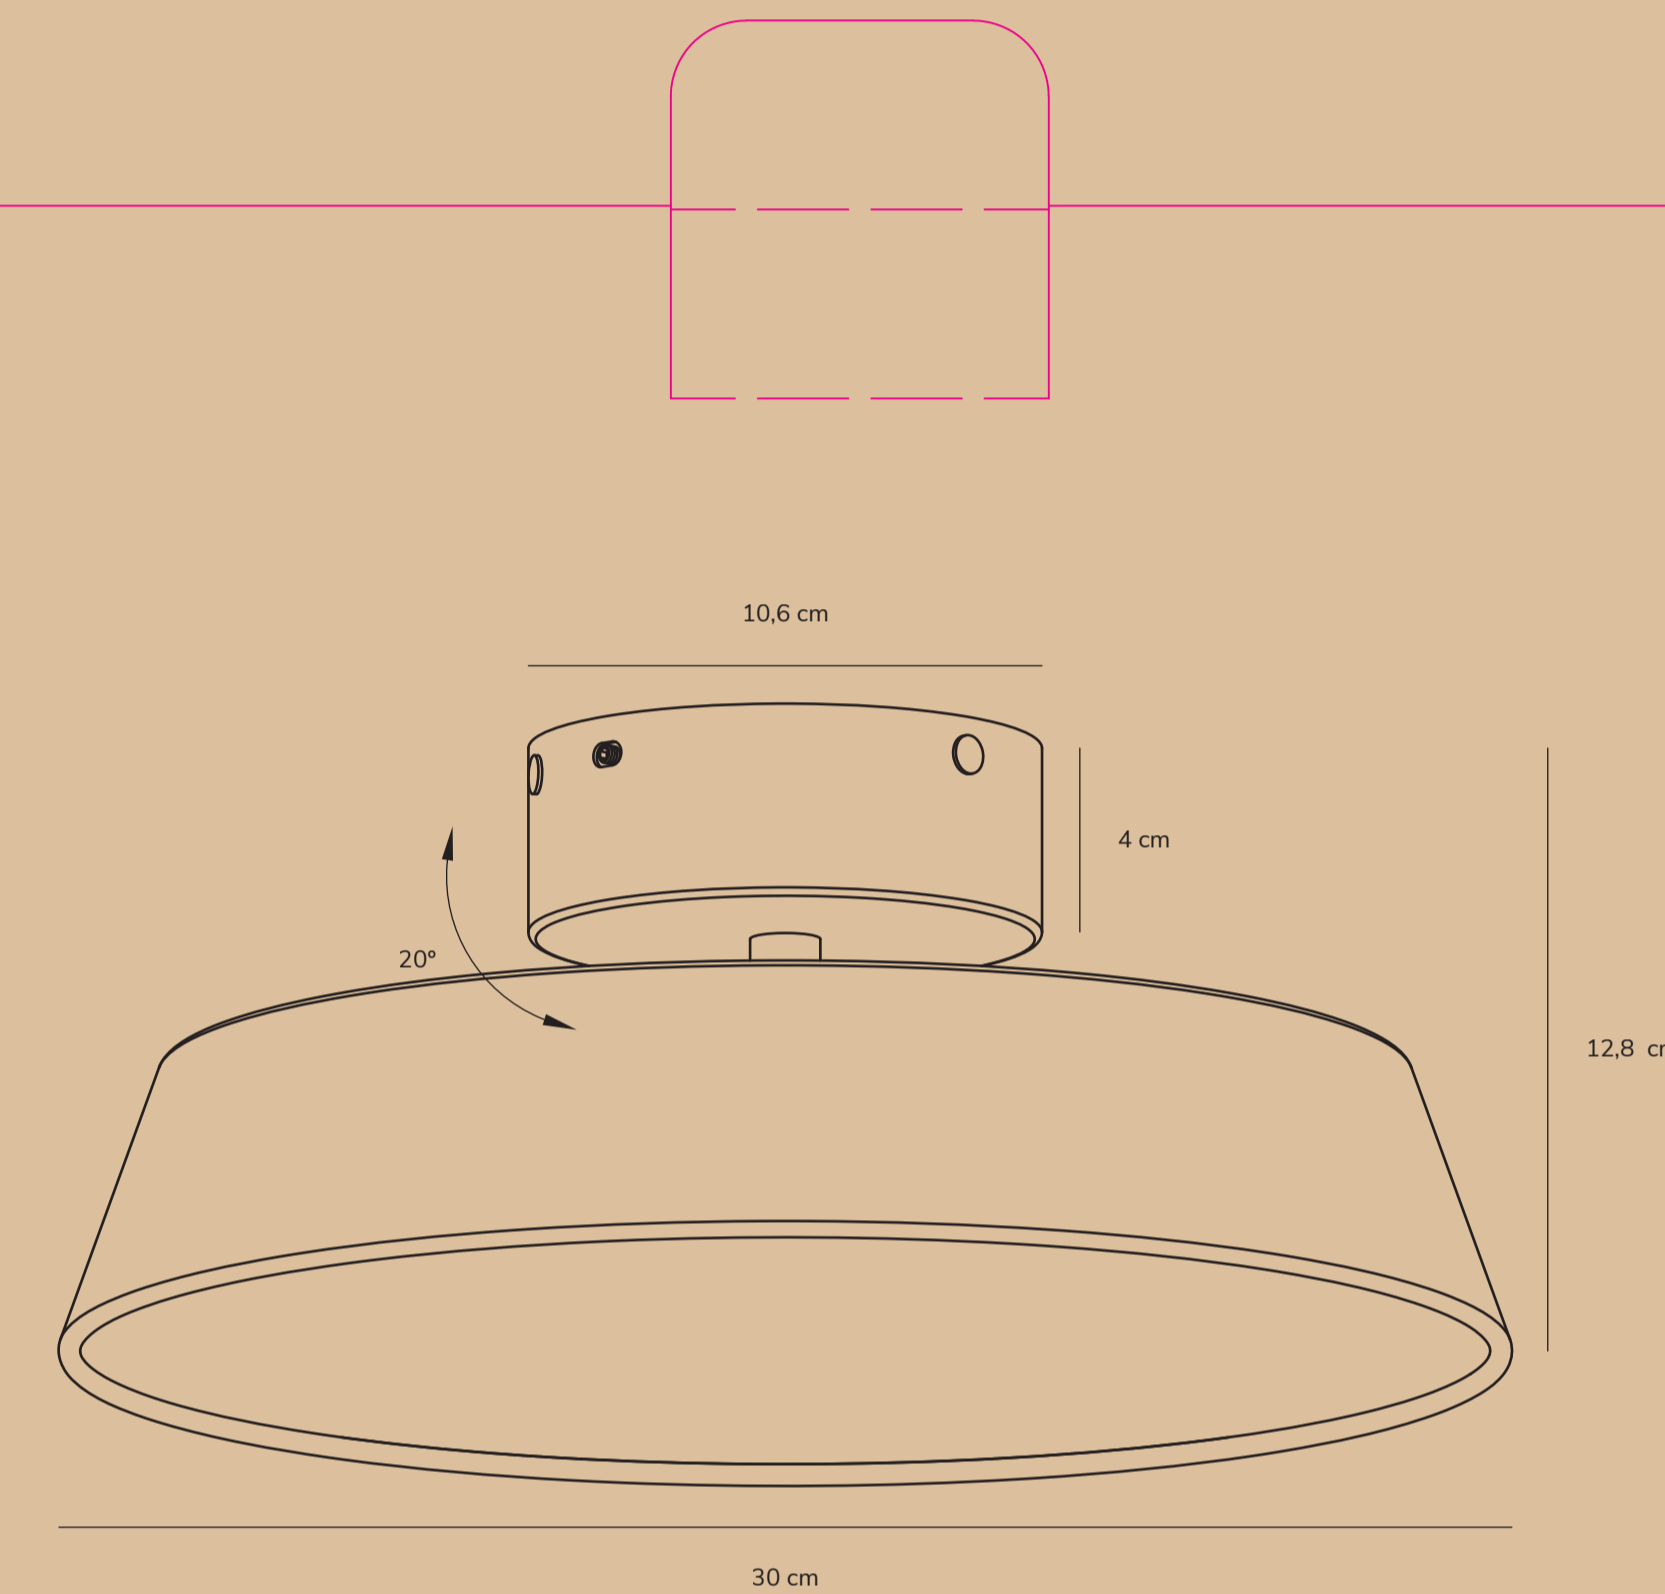

340

KAITO 2 DIM

by Bonnellycke mdd

KAITO 2 DIM

by Bonnellycke mdd

KAITO 2 DIM

by Bonnellycke mdd

Bonnellycke mdd

13W 220-240-50/60Hz 1600lm (120°)

KAITO 2 DIM

by Bonnellycke mdd

- Item number: 2320536001
- Color: White
- Material: Plastic/Metal
- IP class: IP20, indoor use only, class II
- input voltage: 220-240-50/60Hz
- Whole lamp lumen: 1100lm
- Light source lumen: 1600lm (120°)
- Kelvin: 3000K warm white
- Colour rendering: RA80
- Life hours: 30000 hrs

www.dftpglobal.com

Height x Width x Depth COLOR BOX(KG)	NET WEIGHT COLOR BOX(KG)
34 x 34 x 14	
GROSS WEIGHT COLOR BOX(KG)	VOLUME COLOR BOX (CBM)
	0.016

140

340

140

340

30