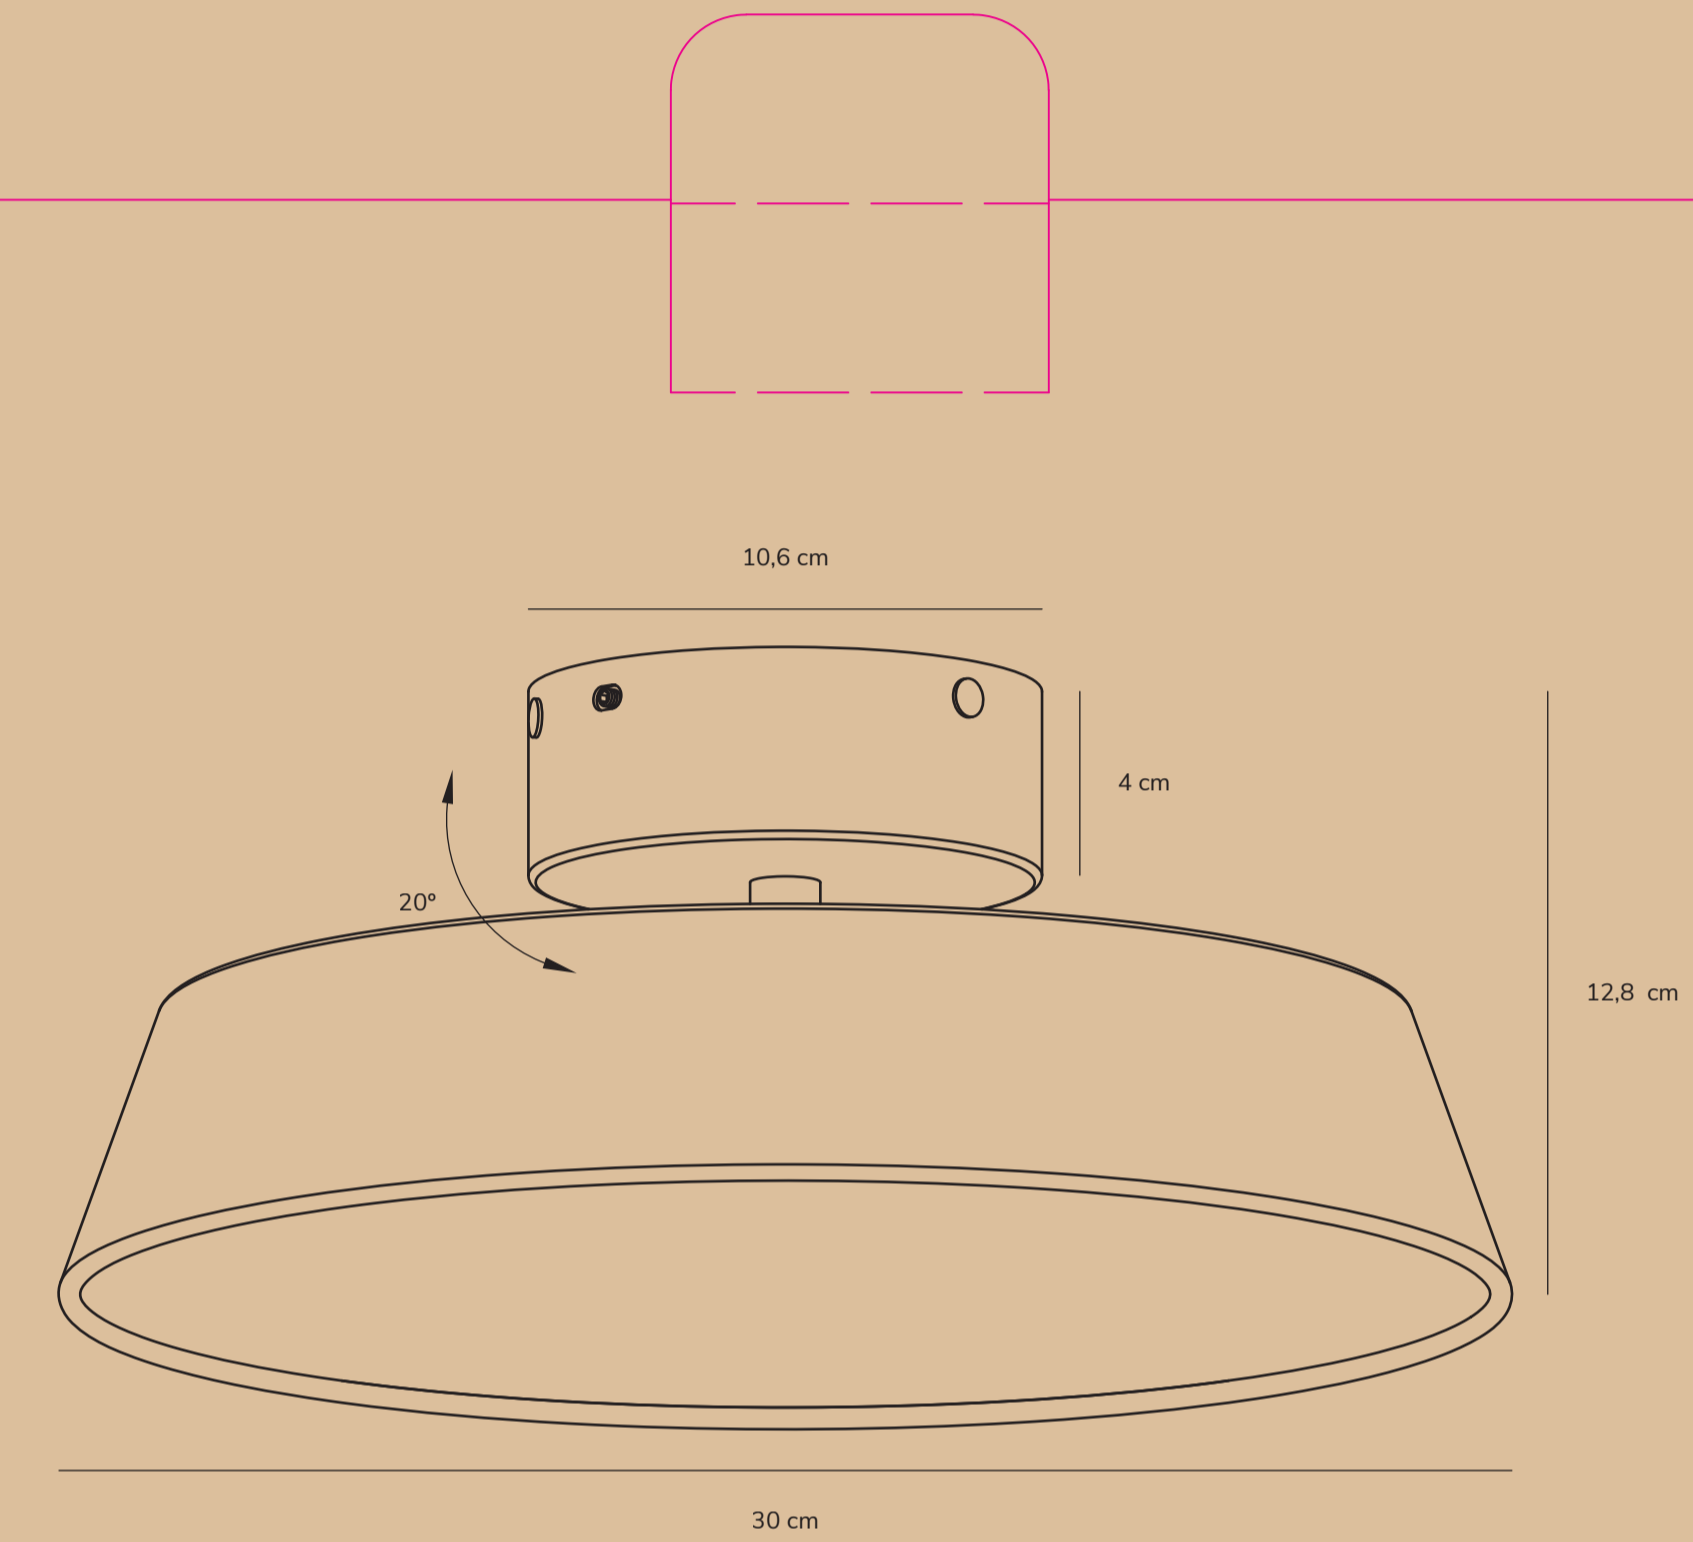

340

KAITO 2 DIM

by Bonnellycke mdd

KAITO 2 DIM

by Bonnellycke mdd

KAITO 2 DIM

by Bonnellycke mdd

Bonnellycke mdd

13W 220-240-50/60Hz 1600lm (120°)

KAITO 2 DIM

by Bonnellycke mdd

- **Item number** 2320536001
- **Color** White
- **Material** Plastic/Metal
- **IP class** IP20, indoor use only, class II
- **input voltage** 220-240-50/60Hz
- **Whole lamp lumen** 1100lm
- **Light source lumen** 1600lm (120°)
- **Kelvin** 3000K warm white
- **Colour rendering** RA80
- **Life hours** 30000 hrs

www.dftpglobal.com

AAD-20092023 HT

Height x Width x Depth COLOR BOX(CM)	NET WEIGHT COLOR BOX(KG)
34 x 34 x 14	
GROSS WEIGHT COLOR BOX(KG)	VOLUME COLOR BOX (CBM)
	0.016

140

340

140

340

30