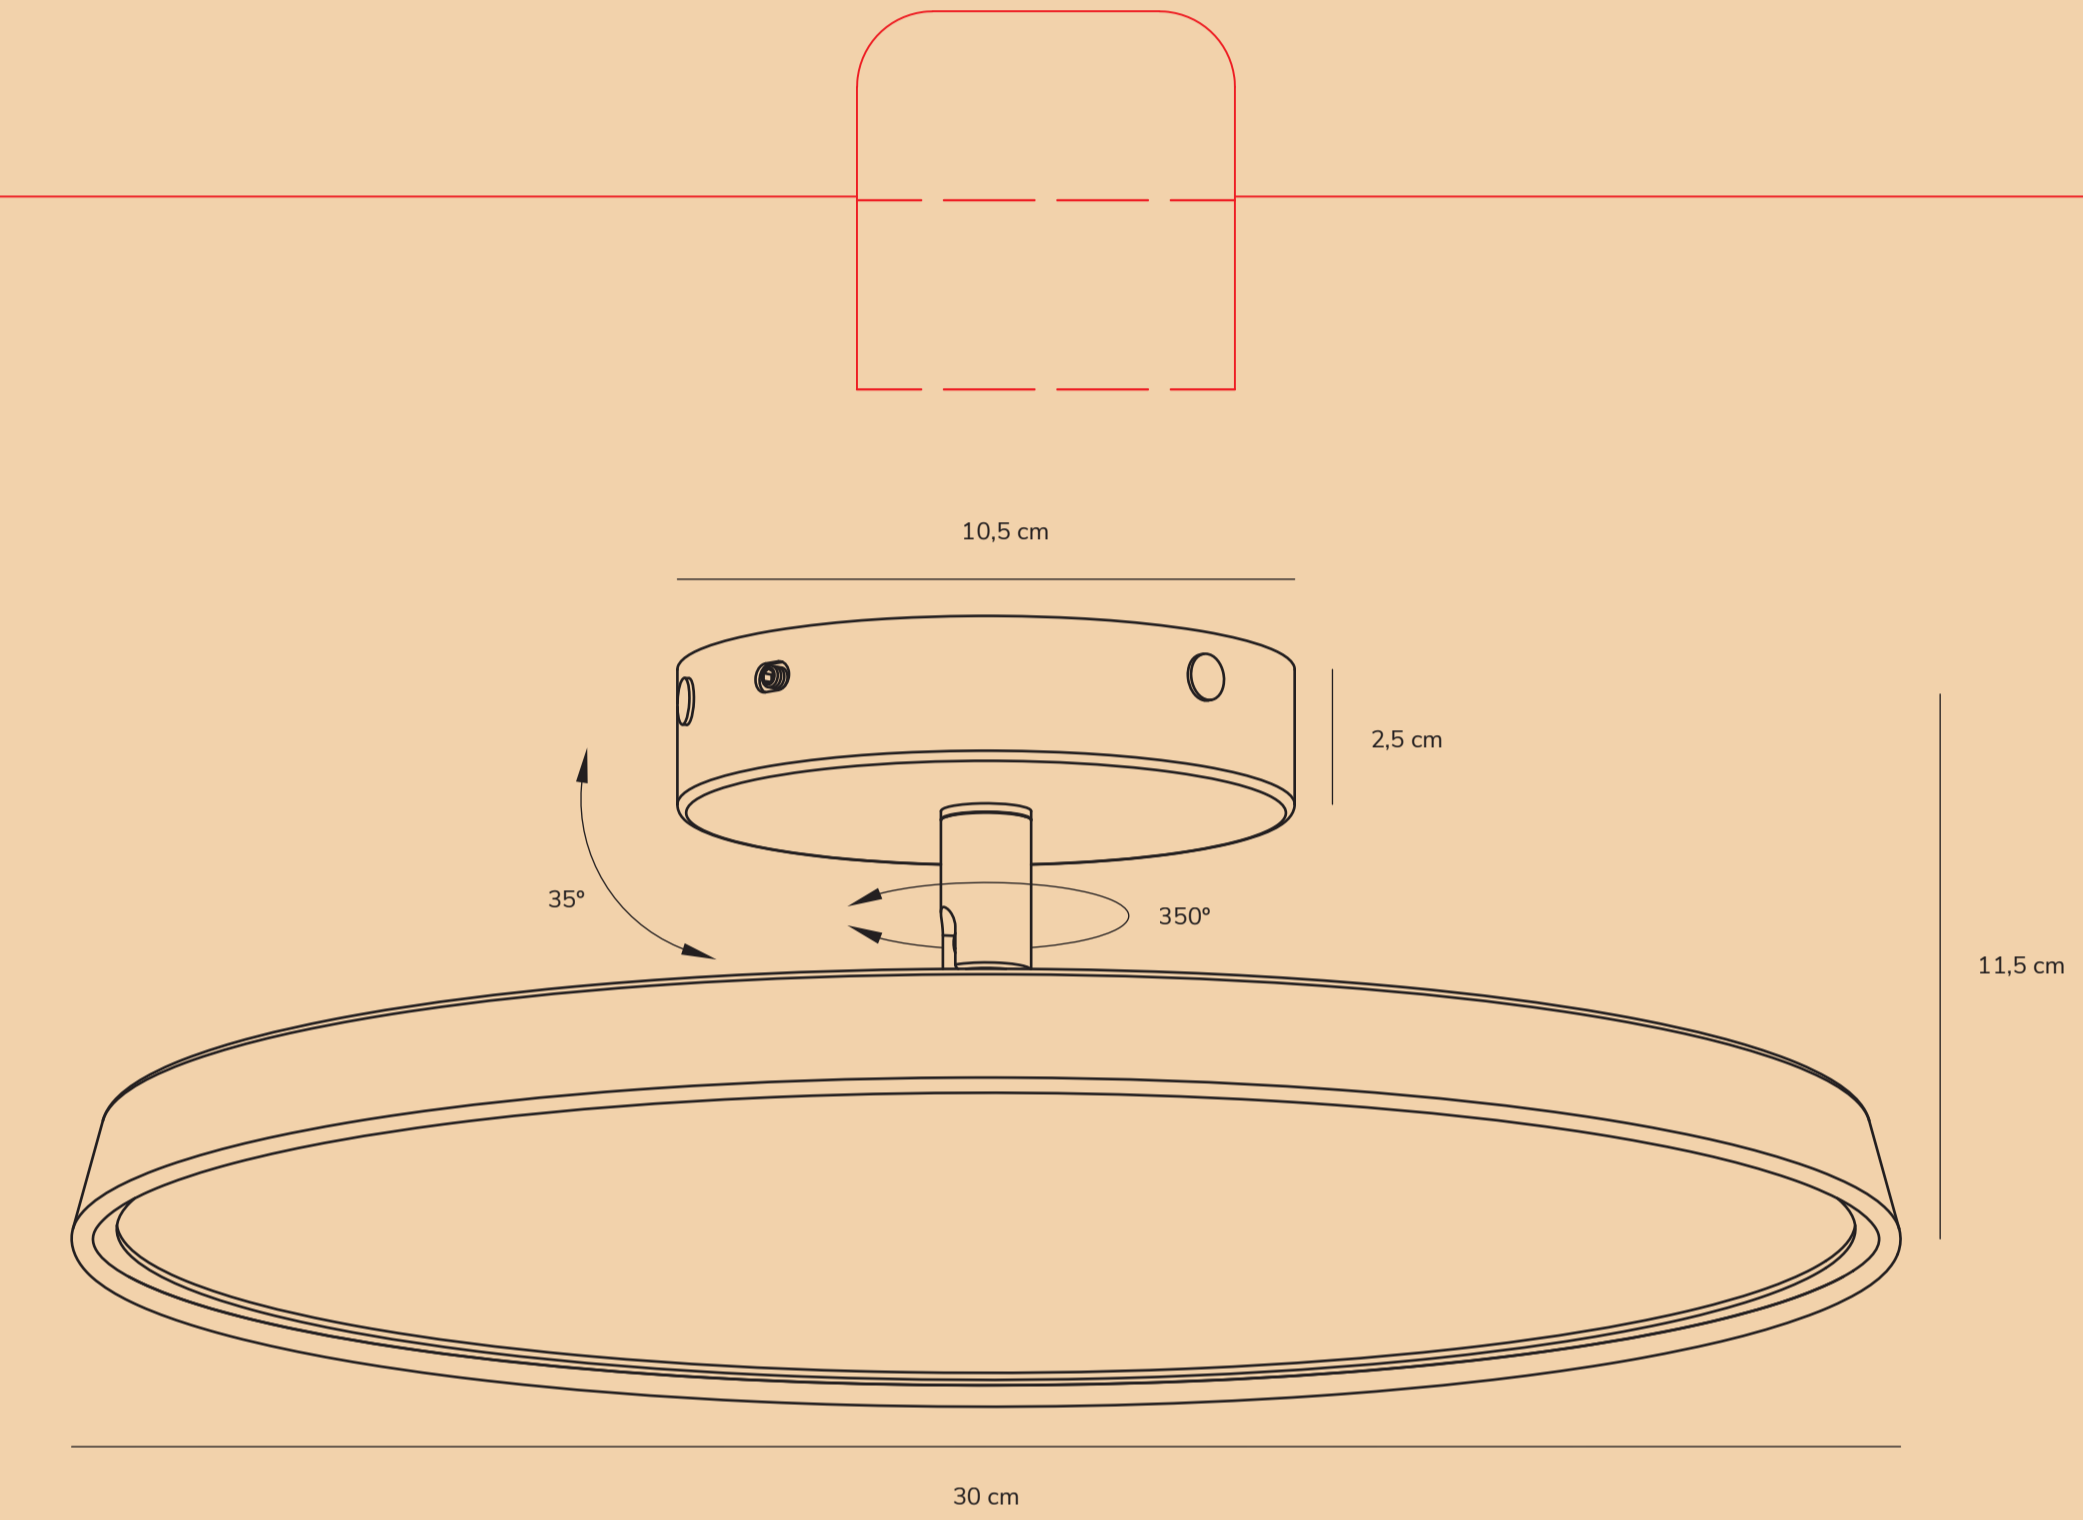

KAITO 2 PRO 30

by *Bonnelycke MDD*

KAITO 2 PRO 30

by *Bonnelycke MDD*

Item number	2320546001
Color	White
Material	Metal/Plastic
IP Class	IP20, indoor use only, class II
Input Voltage	220-240-50/60Hz
Lumen	1500lm for the whole lamp, 2100lm (360°) for light source
Watt	18W
Kelvin	3000K warm white
Colour rendering	RAB0
Life hours	30000 hrs

www.dftglobal.com

5 704924 021855

AAD: 1103026 HT

Height x Width x Depth COLOR BOX (CM)	NET WEIGHT COLOR BOX (KG)
34 x 34 x 14	
GROSS WEIGHT COLOR BOX (KG)	VOLUME COLOR BOX (CBM)
	0.0181

140

340

140

340

30