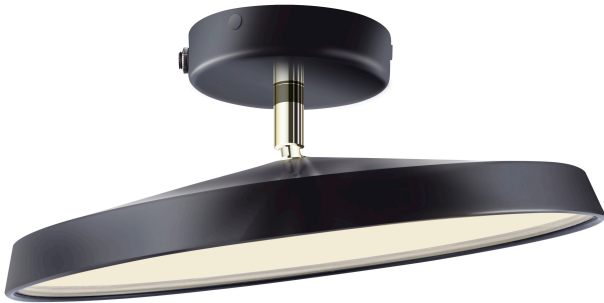

KAITO 2 PRO 30 | CEILING LIGHT | BLACK

2320546003

Voltage (V): 220-240 Volt
IP degree: IP20
Class (Class 1, Class 2, Class 3):
Class 2 (Double isolated)
Socket type: LED Module
Parallel connection: False

Primary material: Metal
Secondary material: Plastic
Colour: Black

Height (cm): 11.8
Width (cm): 30
Shade Diameter (cm): 30
Shade Height (cm): 4.5
Length (cm): 30
Tilt Angle (°): 45
Turning Angle (°): 350

Brightness of light (Lumen): 1500
Colour temperature (Kelvin): 3000
Ra-value : 80
Lifetime (hours): 30000
Energy class: E
Actual watt (W): 15

- Adjustable lamp head for a directional light
- Dimmable
- Soft and diffused light
- Slim design
- Elegant brass detail
- 5-year LED guarantee

With Kaito Pro, Bønnelycke MDD has created a ceiling fixture that breaks with tradition. A ceiling fixture where design and innovation merge into something greater. The shape stands out as sharp, modern and as a uniform, luminous surface. The functional kip joint, made from brass, adds an elegant superiority to the design. Fixed 24W LED panel.