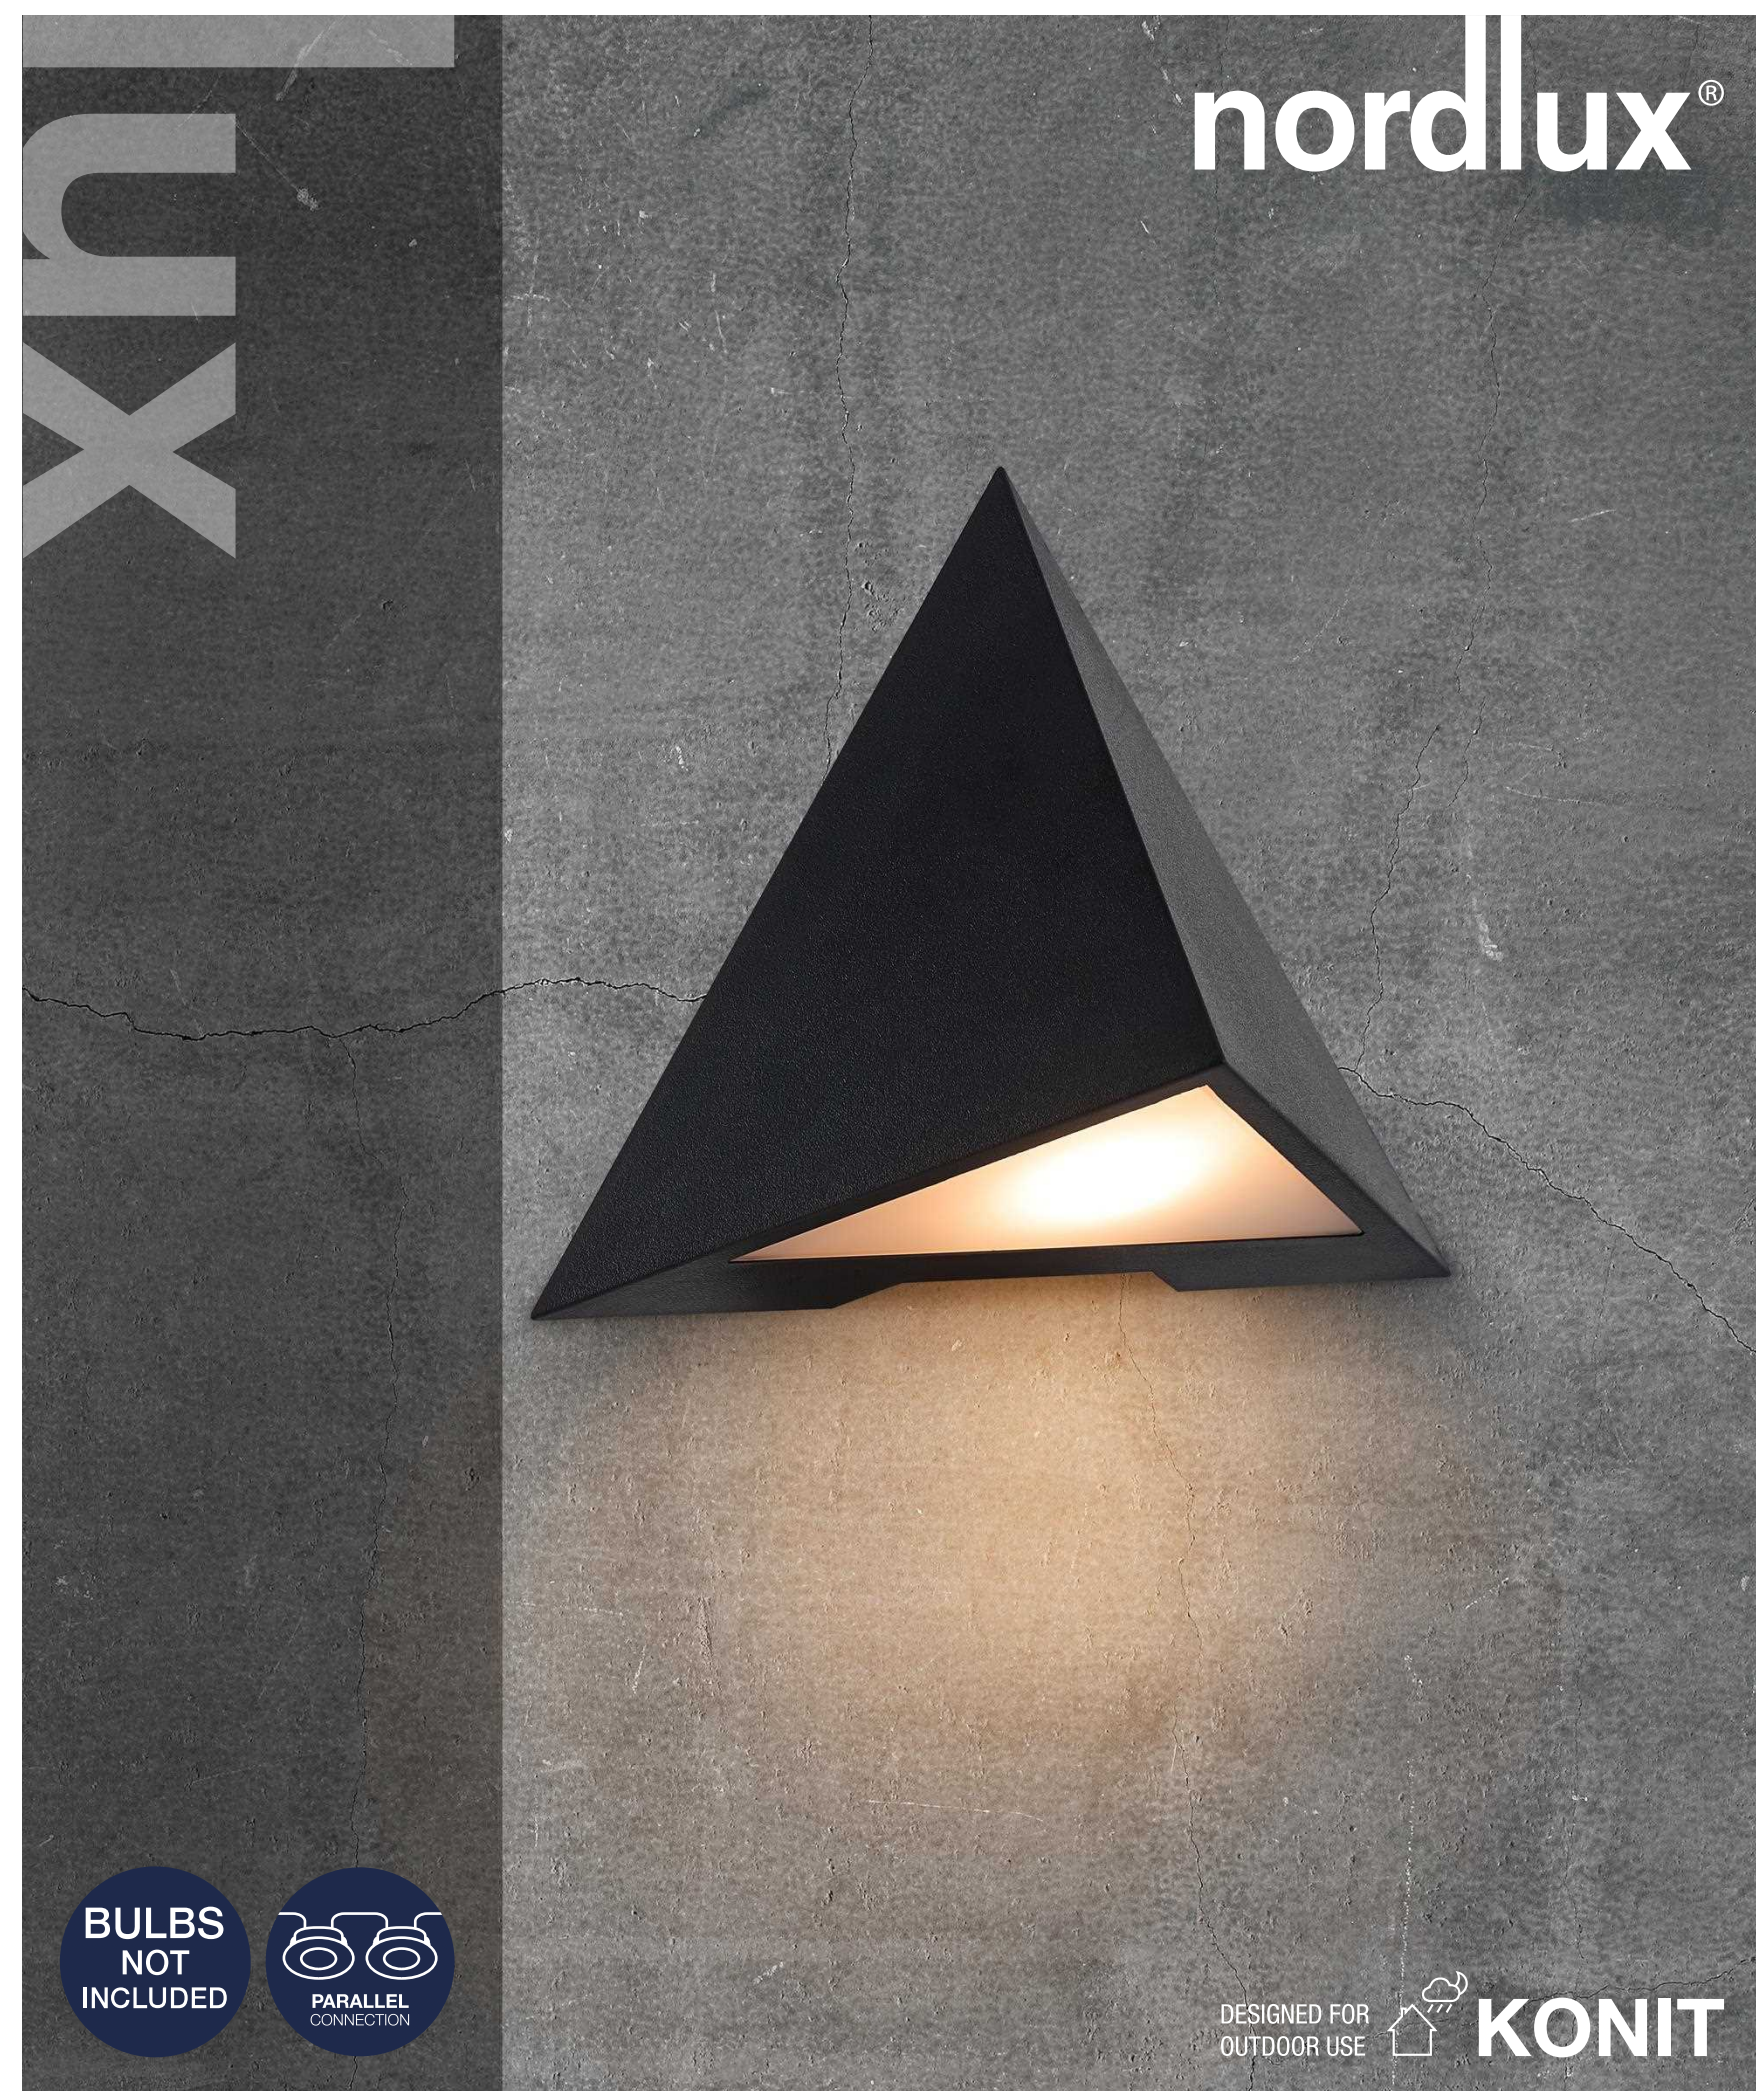

240x140x285mm

AAD: 10012023 XY