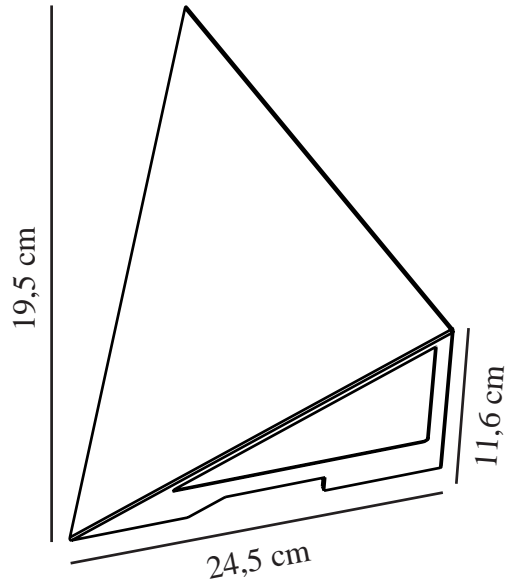

# KONIT | WALL LIGHT | BLACK

2320651003

nordlux®

Voltage (V): 220-240 Volt  
IP degree: IP44  
Maximum bulb wattage (W): 10W  
Class (Class 1, Class 2, Class 3):  
Class 2 (Double isolated)  
Socket type: GU10  
Parallel connection: False

Height (cm): 19.5  
Width (cm): 24.5  
Projection (cm): 11.6  
EAN: 5704924014819  
TUN: 2310361  
Item Number: 2320651003

Pcs Per Master Carton: 3  
Sales Box Height (cm): 14.5  
Sales Box Width(cm): 28.5  
Sales Box Depth (cm): 24  
Sales Box Volume m<sup>3</sup> : 0.0099  
Product net weight (kg): 0.265

Primary material: Plastic  
Secondary material: Plastic  
Colour: Black

- Architectural design
- Durable material that is well-suited for harsh weather
- Prevents light pollution

Konit has a sharp and geometric design with a triangle shade that elegantly diffuses the light downwards. The design language is modern and unique, making this outdoor lamp interesting to look at from all angles.