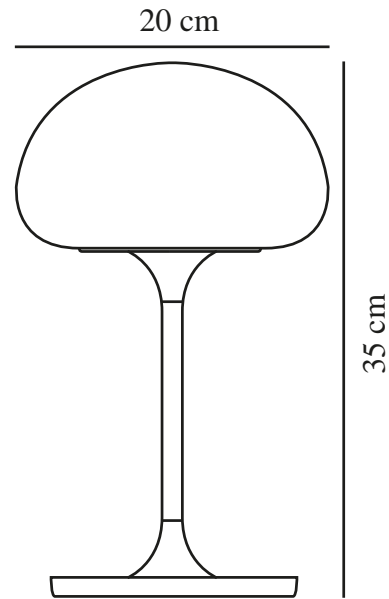

SPONGE ON A STICK | BATTERY LIGHT | GREY

2320715010

nordlux®

IP degree: IP44
Class (Class 1, Class 2, Class 3):
Class 3 (12V)
Socket type: LED Module
Switch placement: On the base
Parallel connection: False

Primary material: Plastic
Secondary material: Metal
Colour of the cable: Black
Length of the cable (cm): 150
Surface material of the cable:
Plastic
Colour: Grey

Height (cm): 35
Width (cm): 20
Shade Diameter (cm): 20
Length (cm): 20

EAN: 5704924014949
TUN: 2310411
Item Number: 2320715010
Pcs Per Master Carton: 3
Sales Box Height (cm): 36
Sales Box Width (cm): 20.5

Sales Box Depth (cm): 20.5
Sales Box Volume m³ : 0.0151
Product net weight (kg): 1