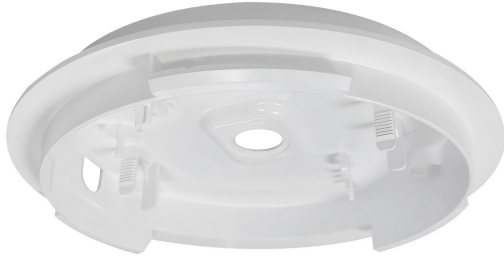

OJA SIDE ENTRY BASE | ACCESSORIES | WHITE

nordlux®

2410010001

Parallel connection: True

Primary material: Polycarbonate
Colour: White

Height (cm): 3
Width (cm): 16.7

EAN: 5704924017117
TUN: 2357934
Item Number: 2410010001
Pcs Per Master Carton: 10

Sales Box Height (cm): 16.7
Sales Box Width(cm): 16.7
Sales Box Depth (cm): 3
Sales Box Volume m³ : 0.0008
Product net weight (kg): 0.1075

• Enables side cable entry for Oja • Fits Oja 24, 29 & 42

Base for Oja ceiling light (Ø24, Ø29 & Ø42) that enables side cable entry.