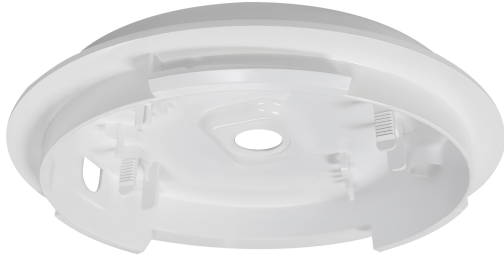

OJA SIDE ENTRY BASE | ACCESSORIES | WHITE

nordlux®

2410010001

Parallel connection: True

Primary material: Polycarbonate
Colour: White

Height (cm): 3
Width (cm): 16.7

EAN: 5704924017117
TUN: 2357934
Item Number: 2410010001
Pcs Per Master Carton: 10

Sales Box Height (cm): 16.7
Sales Box Width(cm): 16.7
Sales Box Depth (cm): 3
Sales Box Volume m³ : 0.0008
Product net weight (kg): 0.1075

• Enables side cable entry for Oja • Fits Oja 24, 29 & 42

Base for Oja ceiling light (Ø24, Ø29 & Ø42) that enables side cable entry.