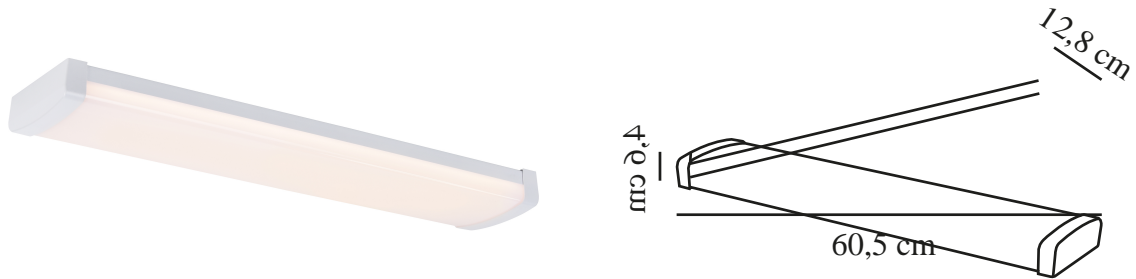

WILMINGTON 60 | BATTEN LIGHT FITTING | WHITE nordlux®

2410036101

Voltage (V): 220-240 Volt
IP degree: IP20
Class (Class 1, Class 2, Class 3):
Class 2 (Double isolated)
Socket type: LED Module
Parallel connection: True

Primary material: Plastic
Colour: White

Height (cm): 4.6
Width (cm): 12.8
Length (cm): 60.5

EAN: 5704924017858
TUN: 2367723
Item Number: 2410036101
Pcs Per Master Carton: 6
Sales Box Height (cm): 60.9

Sales Box Width(cm): 13.1
Sales Box Depth (cm): 4.8
Sales Box Volume m³ : 0.0038
Product net weight (kg): 0.473

Brightness of light (Lumen): 1700
Colour temperature (Kelvin): 3000
Ra-value : 80
Lifetime (hours): 25000
Energy class: E
Actual watt (W): 15

- Large light surface • Easy mounting
- Design suitable for indoor use • 5-year LED guarantee

Wilmington has a practical, streamlined design that makes this batten light perfect for the office, utility room or any place where good, practical light is needed. Easy click-on mounting.

ENERGY

Nordlux
2410036101