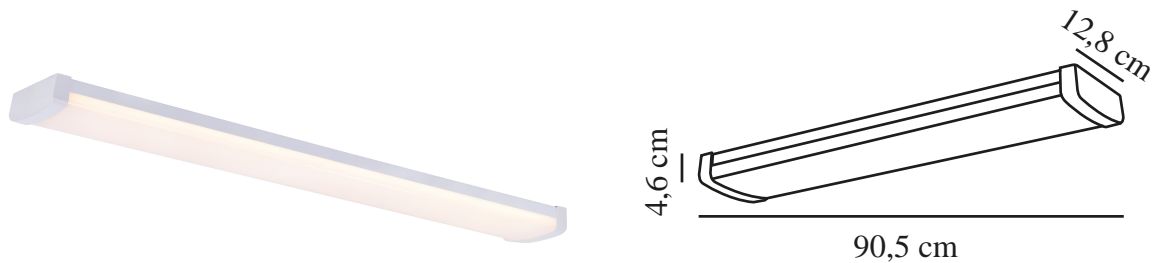

WILMINGTON 90 | BATTEN LIGHT FITTING | WHITE nordlux®

2410056101

Voltage (V): 220-240 Volt
IP degree: IP20
Class (Class 1, Class 2, Class 3):
Class 2 (Double isolated)
Socket type: LED Module
Parallel connection: True

Primary material: Plastic
Colour: White

Height (cm): 4.6
Width (cm): 12.8
Length (cm): 90.5

EAN: 5704924017865
TUN: 2367725
Item Number: 2410056101
Pcs Per Master Carton: 6
Sales Box Height (cm): 90.9

Sales Box Width(cm): 13.1
Sales Box Depth (cm): 4.8
Sales Box Volume m³ : 0.0057
Product net weight (kg): 0.67

Brightness of light (Lumen): 3200
Colour temperature (Kelvin): 3000
Ra-value : 80
Lifetime (hours): 25000
Energy class: E
Actual watt (W): 29

- Large light surface • Easy mounting
- Design suitable for indoor use • 5-year LED guarantee

Wilmington has a practical, streamlined design that makes this batten light perfect for the office, utility room or any place where good, practical light is needed. Easy click-on mounting.

ENERGY

Nordlux
2410056101