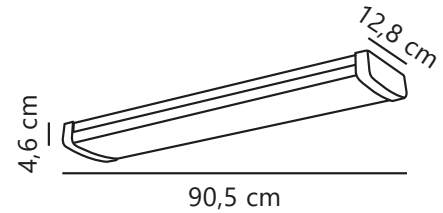

WILMINGTON 90 | BATTEN LIGHT FITTING | WHITE

2410056101

nordlux®

Item Number: 2410056101

EAN: 5704924017865

TUN: 2367725

Colour: White

Primary material: Plastic

IP degree: IP20

Socket type: LED – Non-replaceable light source

IK degree: IK03

Class (Class 1, Class 2, Class 3):

Class 2 (Double isolated)

Parallel connection: Yes

Voltage (V): 220-240 Volt

Height (cm) : 4.6

Width (cm): 12.8

Length (cm): 90.5

Pcs Per Master Carton: 6

Sales Box Height (cm): 90.9

Sales Box Width(cm): 13.1

Sales Box Depth (cm): 4.8

Sales Box Volume m³ : 0.0057

Product net weight (kg): 0.67