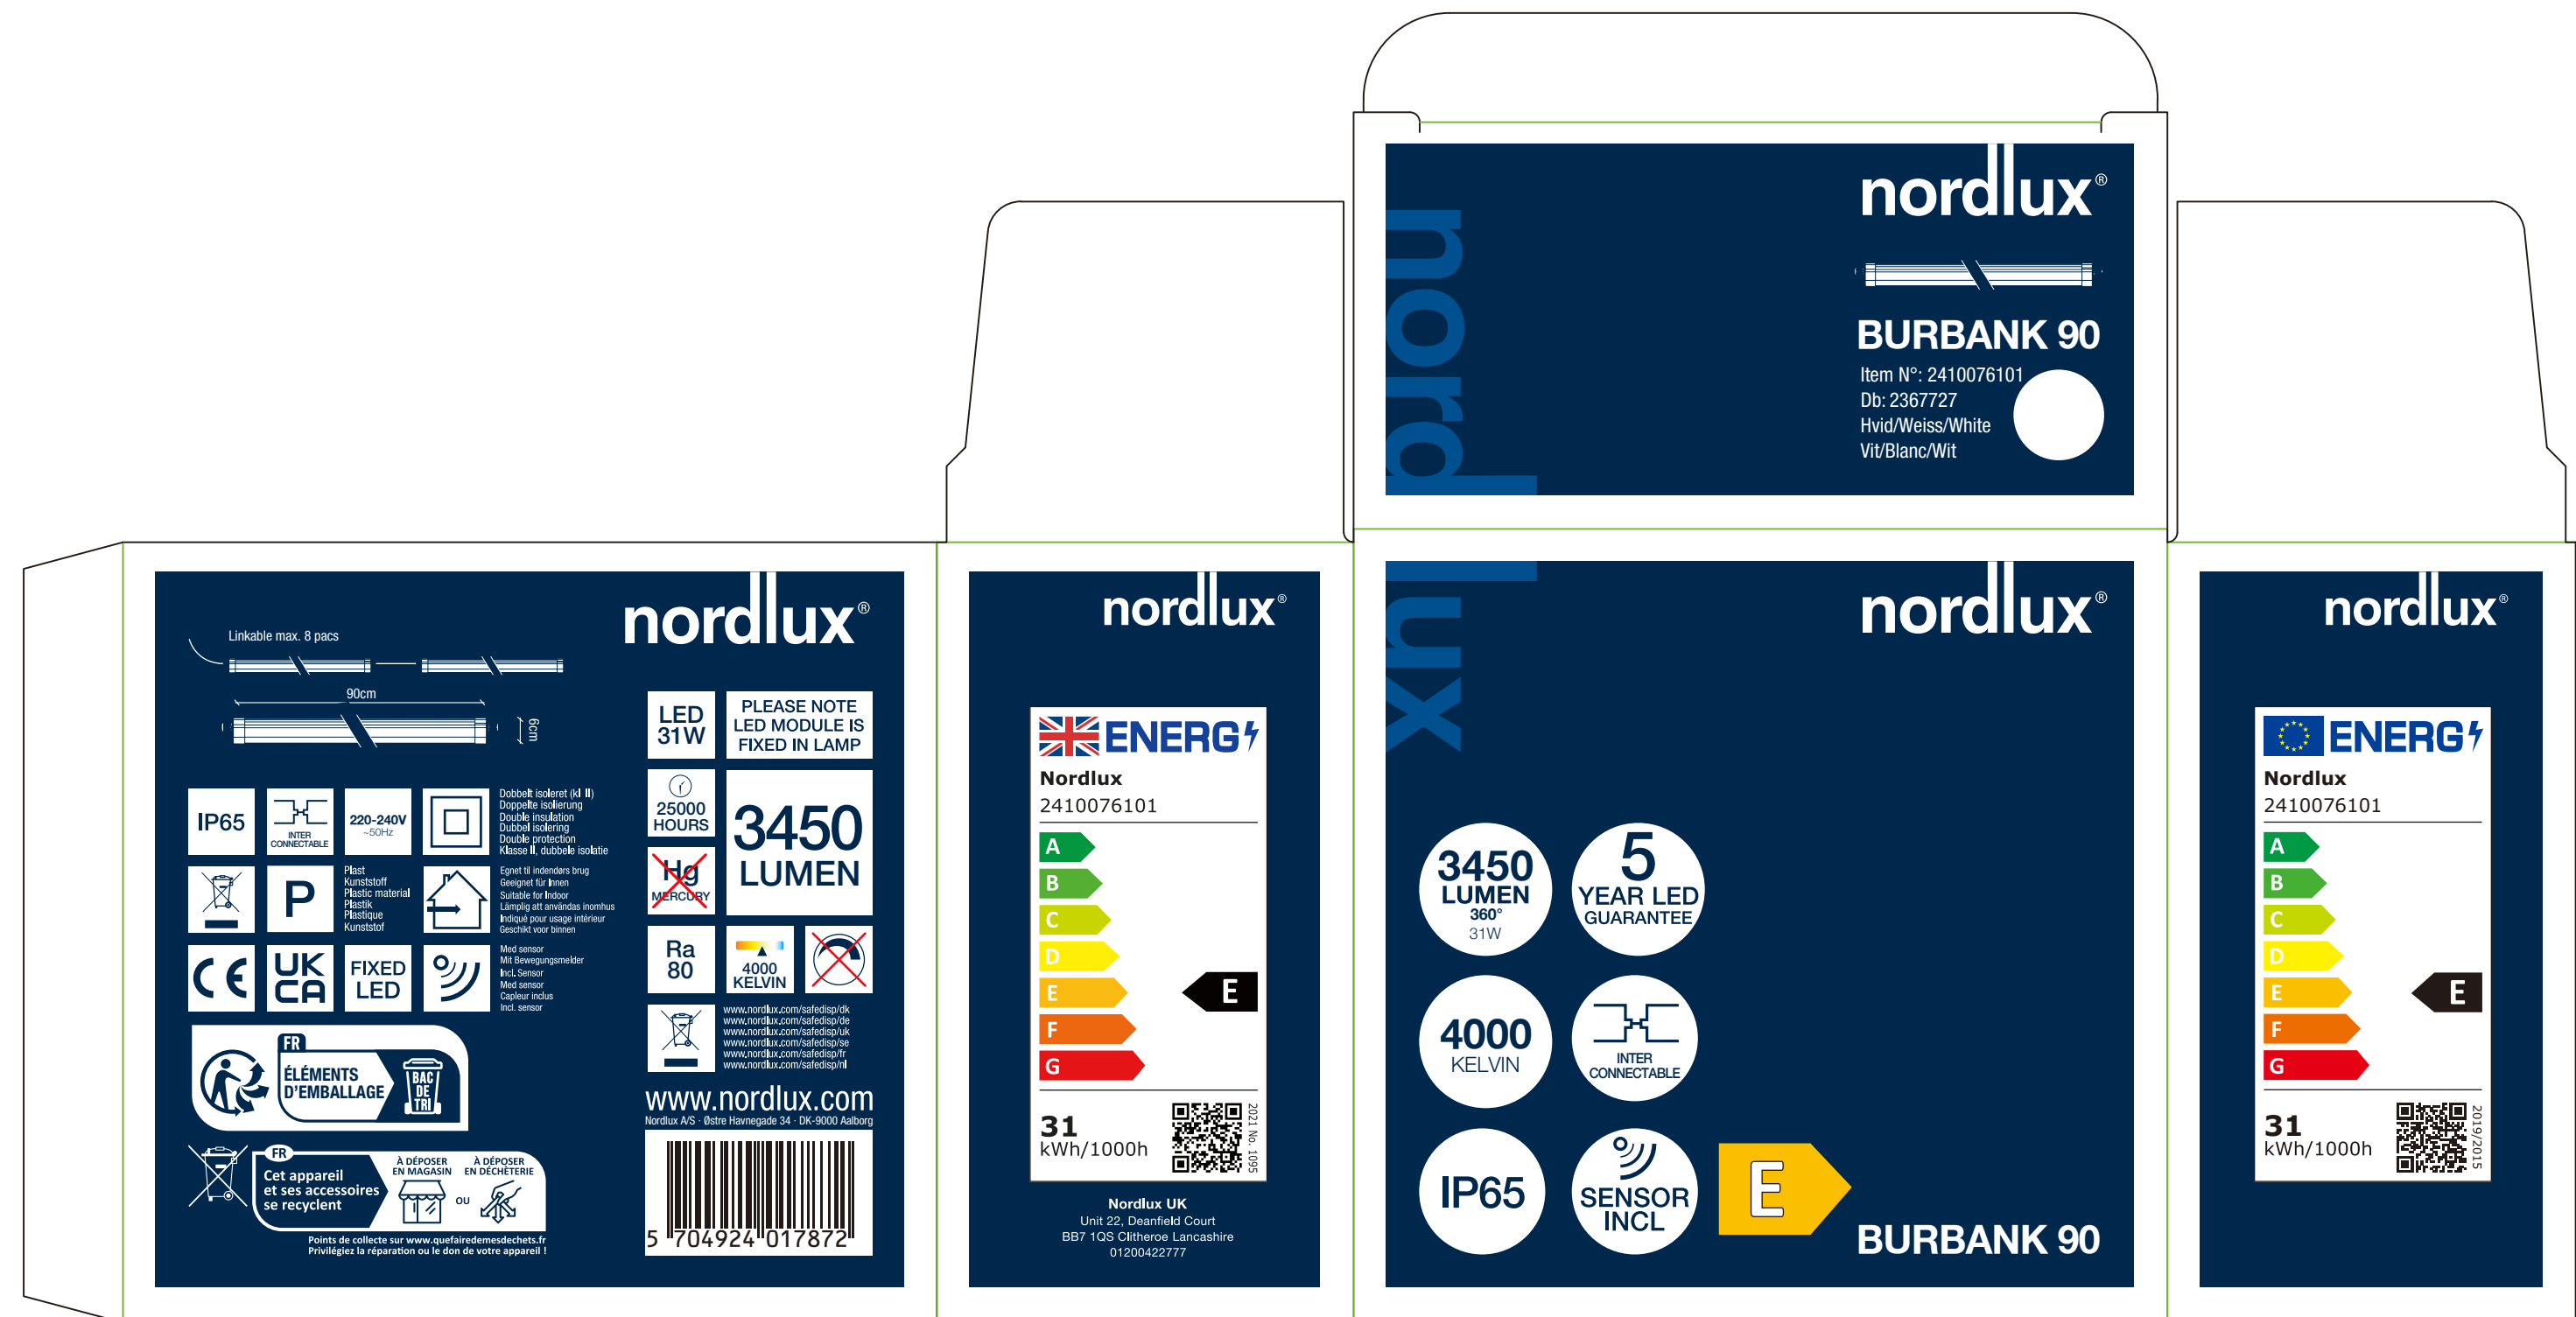

WPD1-MW-Lxxx

385.7

123.0

63.0

123.0

61.7

198.0

120.0

Technical drawing of a color box. The box is rectangular with a length of 100 units and a height of 20 units. The drawing includes a table with the following data:

Height x Width x Depth COLOR BOX (CM)	NET WEIGHT COLOR BOX (KG)
94x6.3x12.3 CM	0.054 KG
GROSS WEIGHT COLOR BOX (KG)	VOLUME COLOR BOX (CBM)
1.210 KG	0.0073 CBM