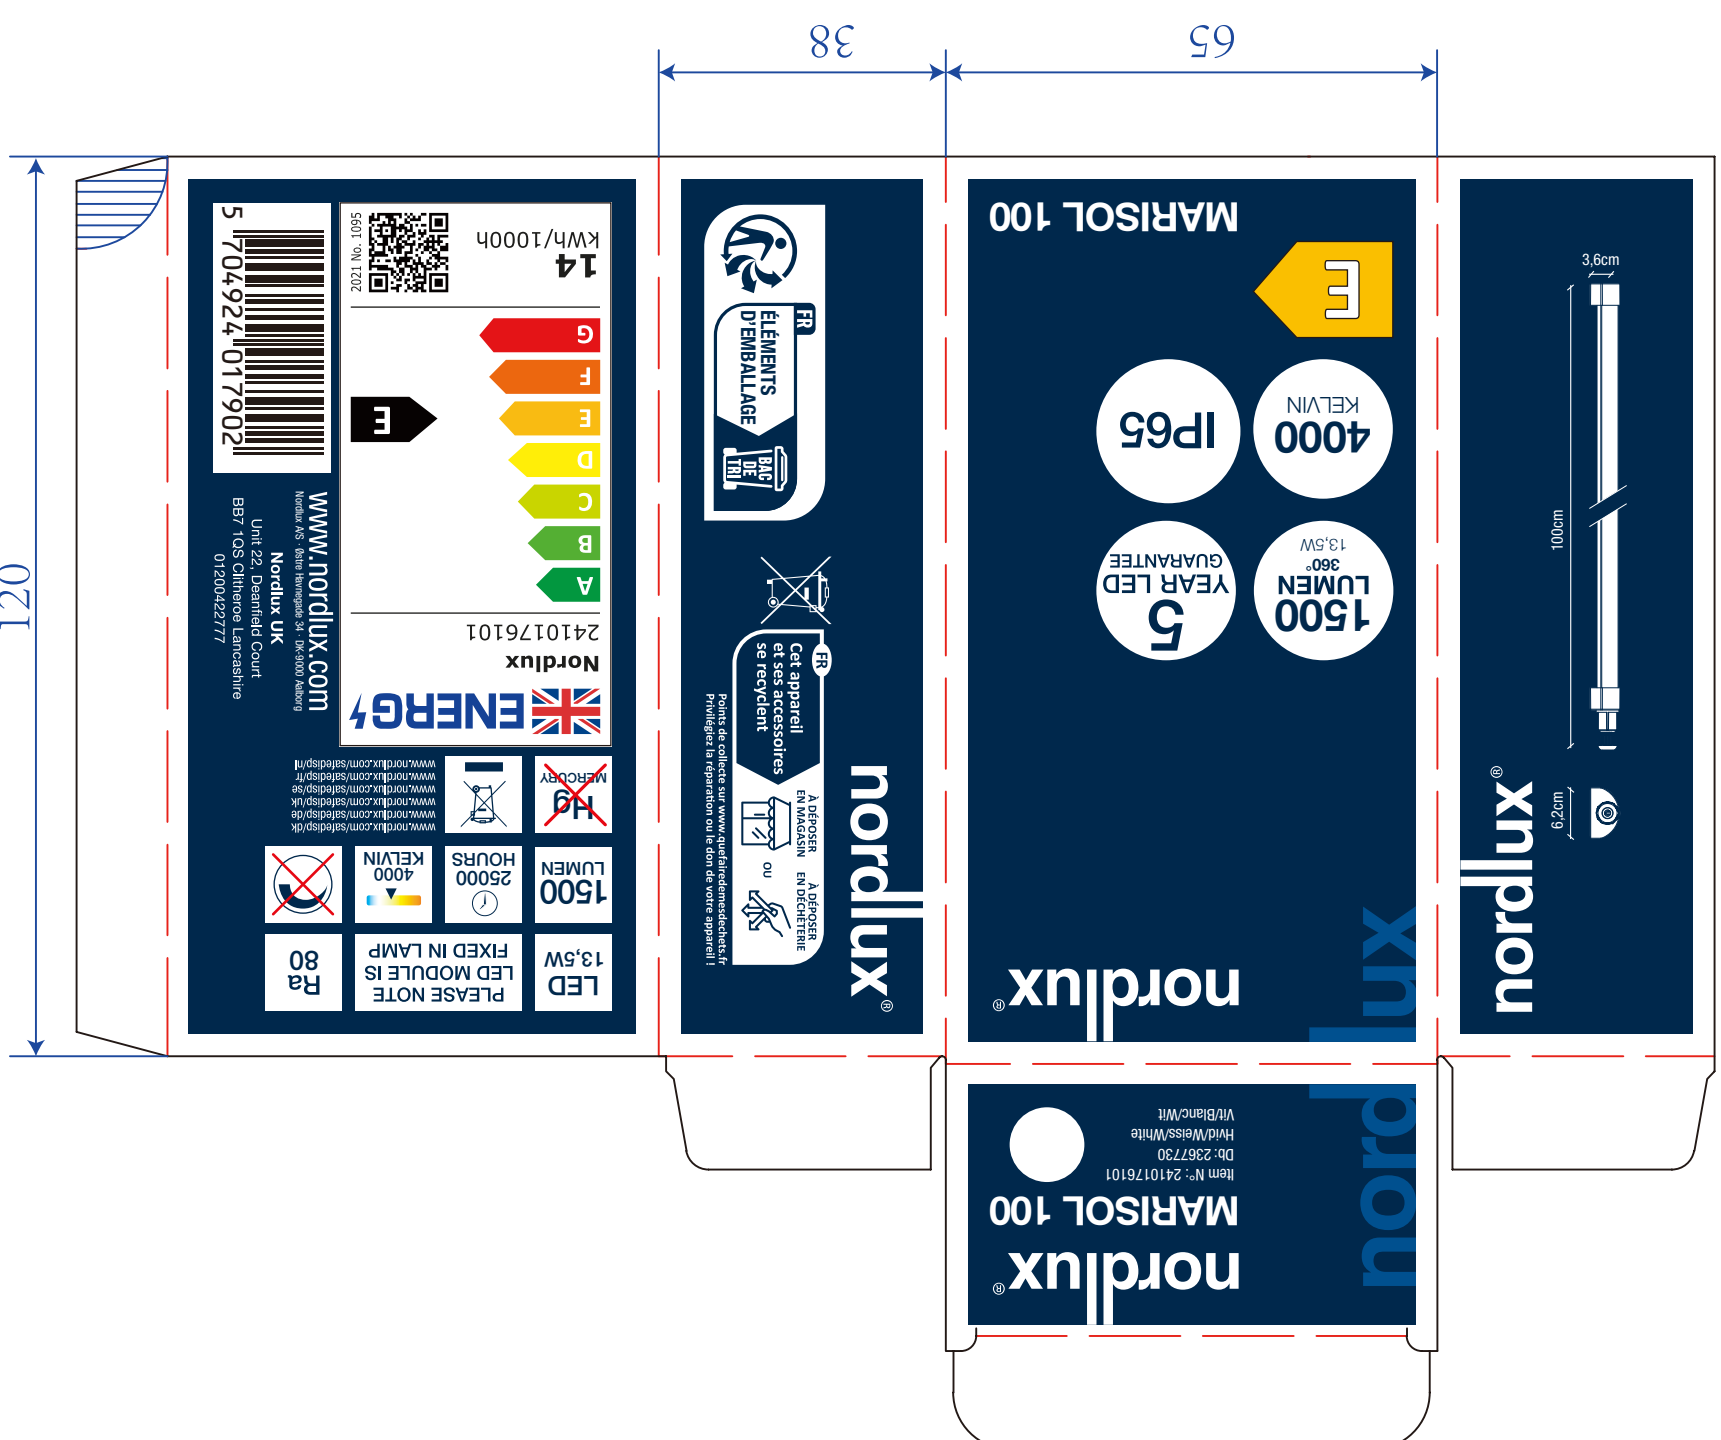

彩盖A
Left

彩盖B
Right

Technical drawing of a color box. The drawing shows a rectangular box with a length of 100 units and a height of 20 units. The box is outlined in red. Inside the box is a table with two columns and two rows of data.

Height x Width x Depth COLOR BOX (CM)	NET WEIGHT COLOR BOX (KG)
102x6.5x3.8 CM	0.03 KG
GROSS WEIGHT COLOR BOX (KG)	VOLUME COLOR BOX (CBM)
0.281 KG	0.0025 CBM