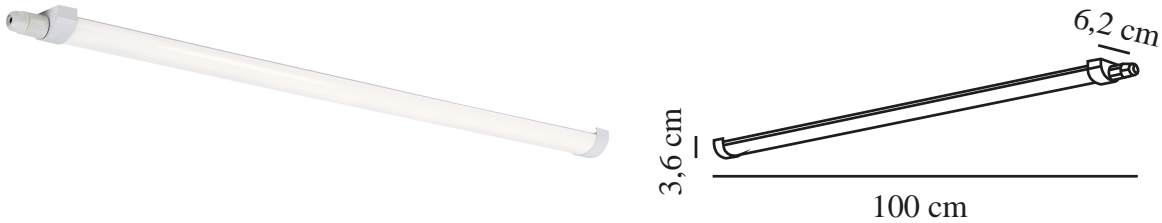

MARISOL 100 | BATTEN LIGHT FITTING | WHITE

2410176101

nordlux[®]

Voltage (V): 220-240 Volt
IP degree: IP65
Class (Class 1, Class 2, Class 3):
Class 2 (Double isolated)
Socket type: LED Module
Parallel connection: False

Primary material: Plastic
Colour: White

Height (cm): 3.6
Width (cm): 6.2
Length (cm): 100

EAN: 5704924017902
TUN: 2367730
Item Number: 2410176101
Pcs Per Master Carton: 6
Sales Box Height (cm): 102

Sales Box Width(cm): 6.5
Sales Box Depth (cm): 3.8
Sales Box Volume m³ : 0.0025
Product net weight (kg): 0.246

Brightness of light (Lumen): 1500
Colour temperature (Kelvin): 4000
Ra-value : 80
Lifetime (hours): 25000
Energy class: E
Actual watt (W): 13.5

- High IP degree (IP65) • Easy mounting
- 5-year LED guarantee

Marisol is a universally applicable batten with integrated LED and a high IP degree. Easy click-on mounting.

ENERGY

Nordlux
2410176101

A
B
C
D
E
F
G

14
kWh/1000h

2019/2015