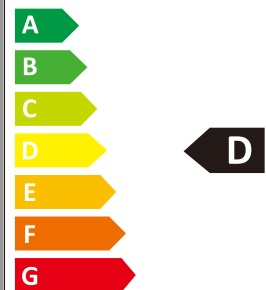

Nordlux
2410200101

7
kWh/1000h

Nordlux
2410200101