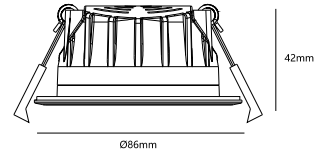

ROSALEE | DOWNLIGHT | WHITE

2410200101

nordlux®