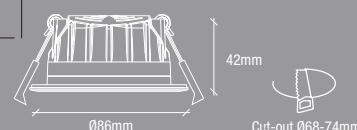

nordlux®

Max. number of interconnections : 20pcs