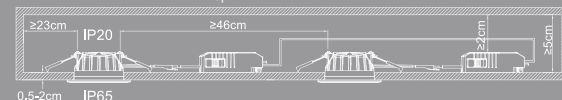

ROSALEE IP65

Item N°: 2410200103
Db: 2367732
Sort/Schwarz/Black
Svart/Noir/Zwart

600 LUMEN
OF THE WHOLE
LAMP

750 LUMEN
OF LIGHT SOURCE
(360°)

Lumen	500/550/600lm
Dimmability	Dimmable
Wattage	7W LED
Light source	Fixed LED Module
CCT	2700K Warm white 3000K Warm white 4000K Cool white
IP class	IP65
Lifetime	50 000 hours
Voltage	220-240V - 50Hz
Class	Class II
Beam angle	36°
CRI	80
Mercury/Hg	0mg
Material	Plastic/Metal

www.nordlux.com

nordlux®

Max. number of interconnections : 20pcs

Nordlux
2410200103

7
kWh/1000h

Nordlux
2410200103

7
kWh/1000h

nordlux®

0 IP68 1 IP65 2 IP44-65 3 IP20

ROSALEE IP65

2700K / 3000K / 4000K KELVIN

nordlux®

1-KIT

ROSALEE IP65

2700K / 3000K / 4000K KELVIN

nordlux®

nordlux®

1-KIT

AAD: 14082023 YK

Height x Width x Depth COLOR BOX (CM)	NET WEIGHT COLOR BOX (KG)
13x13x7 CM	0.04 KG
GROSS WEIGHT COLOR BOX (KG)	VOLUME COLOR BOX (CBM)
0.267 KG	0.0012 CBM

Nordlux UK
Unit 22, Deanfield Court
BB7 1QS Clitheroe Lancashire
01200422777