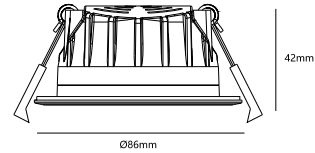

ROSALEE | DOWNLIGHT | BLACK

2410200103

nordlux®