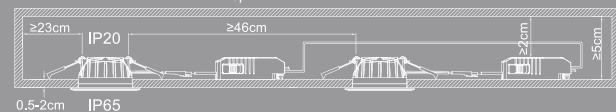

ROSALEE IP65

Item N°: 2410200135
Db: 2550066
Messing/Messing
Brass/Mässing
Laiton/Messing

600 LUMEN
OF THE WHOLE
LAMP

750 LUMEN
OF LIGHT SOURCE
(360°)

Lumen	500/550/600lm
Dimmability	Dimmable
Wattage	7W LED
Light source	Fixed LED Module
CCT	2700K Warm white 3000K Warm white 4000K Cool white
IP class	IP65
Lifetime	50 000 hours
Voltage	220-240V - 50Hz
Class	Class II
Beam angle	36°
CRI	80
Mercury/Hg	0mg
Material	Plastic/Metal

Max. number of interconnections : 20pcs