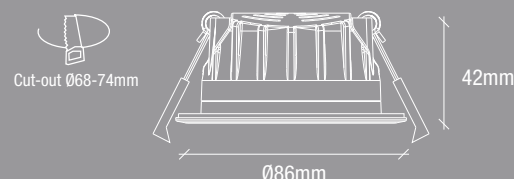

ROSALEE IP65

Item N°: 2410200135
Db: 2550066
Messing/Messing
Brass/Mässing
Laiton/Messing

600 LUMEN
OF THE WHOLE
LAMP

750 LUMEN
OF LIGHT SOURCE
(360°)

Lumen	500/550/600lm
Dimmability	Dimmable
Wattage	7W LED
Light source	Fixed LED Module
CCT	2700K Warm white 3000K Warm white 4000K Cool white
IP class	IP65
Lifetime	50 000 hours
Voltage	220-240V - 50Hz
Class	Class II
Beam angle	36°
CRI	80
Mercury/Hg	0mg
Material	Plastic/Metal

Max. number of interconnections : 20pcs