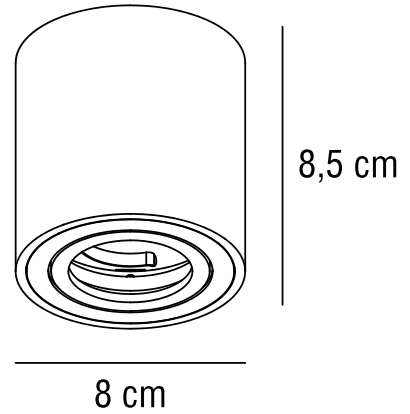

SABONIS | SURFACE DOWNLIGHT | WHITE

2410220101

nordlux®

Voltage (V): 220-240 Volt
IP degree: IP20
Maximum bulb wattage (W): 40W
Class (Class 1, Class 2, Class 3):
Class 1 (Earth contact)
Socket type: GU10
Parallel connection: False

Height (cm): 8.5
Shade Diameter (cm): 8
Tilt Angle (°): 30
EAN: 5704924021817
TUN: 2387194
Item Number: 2410220101

Pcs Per Master Carton: 3
Sales Box Height (cm): 9
Sales Box Width(cm): 8.2
Sales Box Depth (cm): 8.2
Sales Box Volume m³ : 0.0006
Product net weight (kg): 0.178

Primary material: Aluminium
Secondary material: Aluminium
Colour: White

• Hidden tilt hinge • Directional light

Sabonis is a surface mounted downlight with a hidden tilt hinge that makes it easy to angle the light in the direction you prefer.