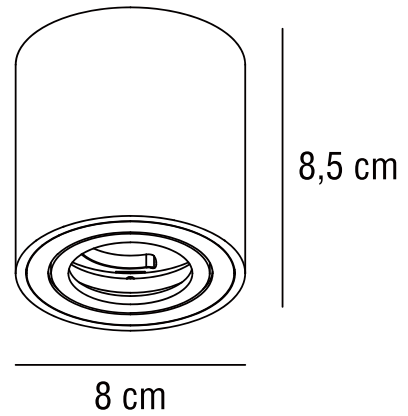

SABONIS | SURFACE DOWNLIGHT | WHITE

2410220101

nordlux®

Voltage (V): 220-240 Volt
IP degree: IP20
Maximum bulb wattage (W): 40W
Class (Class 1, Class 2, Class 3):
Class 1 (Earth contact)
Socket type: GU10
Parallel connection: False

Height (cm): 8.5
Shade Diameter (cm): 8
Tilt Angle (°): 30
EAN: 5704924021817
TUN: 2387194
Item Number: 2410220101

Pcs Per Master Carton: 3
Sales Box Height (cm): 9
Sales Box Width(cm): 8.2
Sales Box Depth (cm): 8.2
Sales Box Volume m³ : 0.0006
Product net weight (kg): 0.178

Primary material: Aluminium
Secondary material: Aluminium
Colour: White

• Hidden tilt hinge • Directional light

Sabonis is a surface mounted downlight with a hidden tilt hinge that makes it easy to angle the light in the direction you prefer.