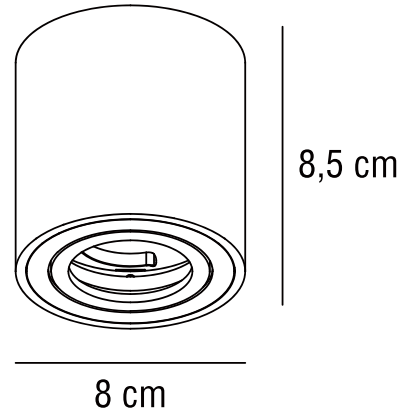

# SABONIS | SURFACE DOWNLIGHT | BLACK

2410220103

nordlux®

Voltage (V): 220-240 Volt  
IP degree: IP20  
Maximum bulb wattage (W): 40W  
Class (Class 1, Class 2, Class 3):  
Class 1 (Earth contact)  
Socket type: GU10  
Parallel connection: False

Height (cm): 8.5  
Shade Diameter (cm): 8  
Tilt Angle (°): 30  
EAN: 5704924021824  
TUN: 2387193  
Item Number: 2410220103

Pcs Per Master Carton: 3  
Sales Box Height (cm): 9  
Sales Box Width(cm): 8.2  
Sales Box Depth (cm): 8.2  
Sales Box Volume m<sup>3</sup> : 0.0006  
Product net weight (kg): 0.178

Primary material: Aluminium  
Secondary material: Aluminium  
Colour: Black

• Hidden tilt hinge • Directional light

Sabonis is a surface mounted downlight with a hidden tilt hinge that makes it easy to angle the light in the direction you prefer.