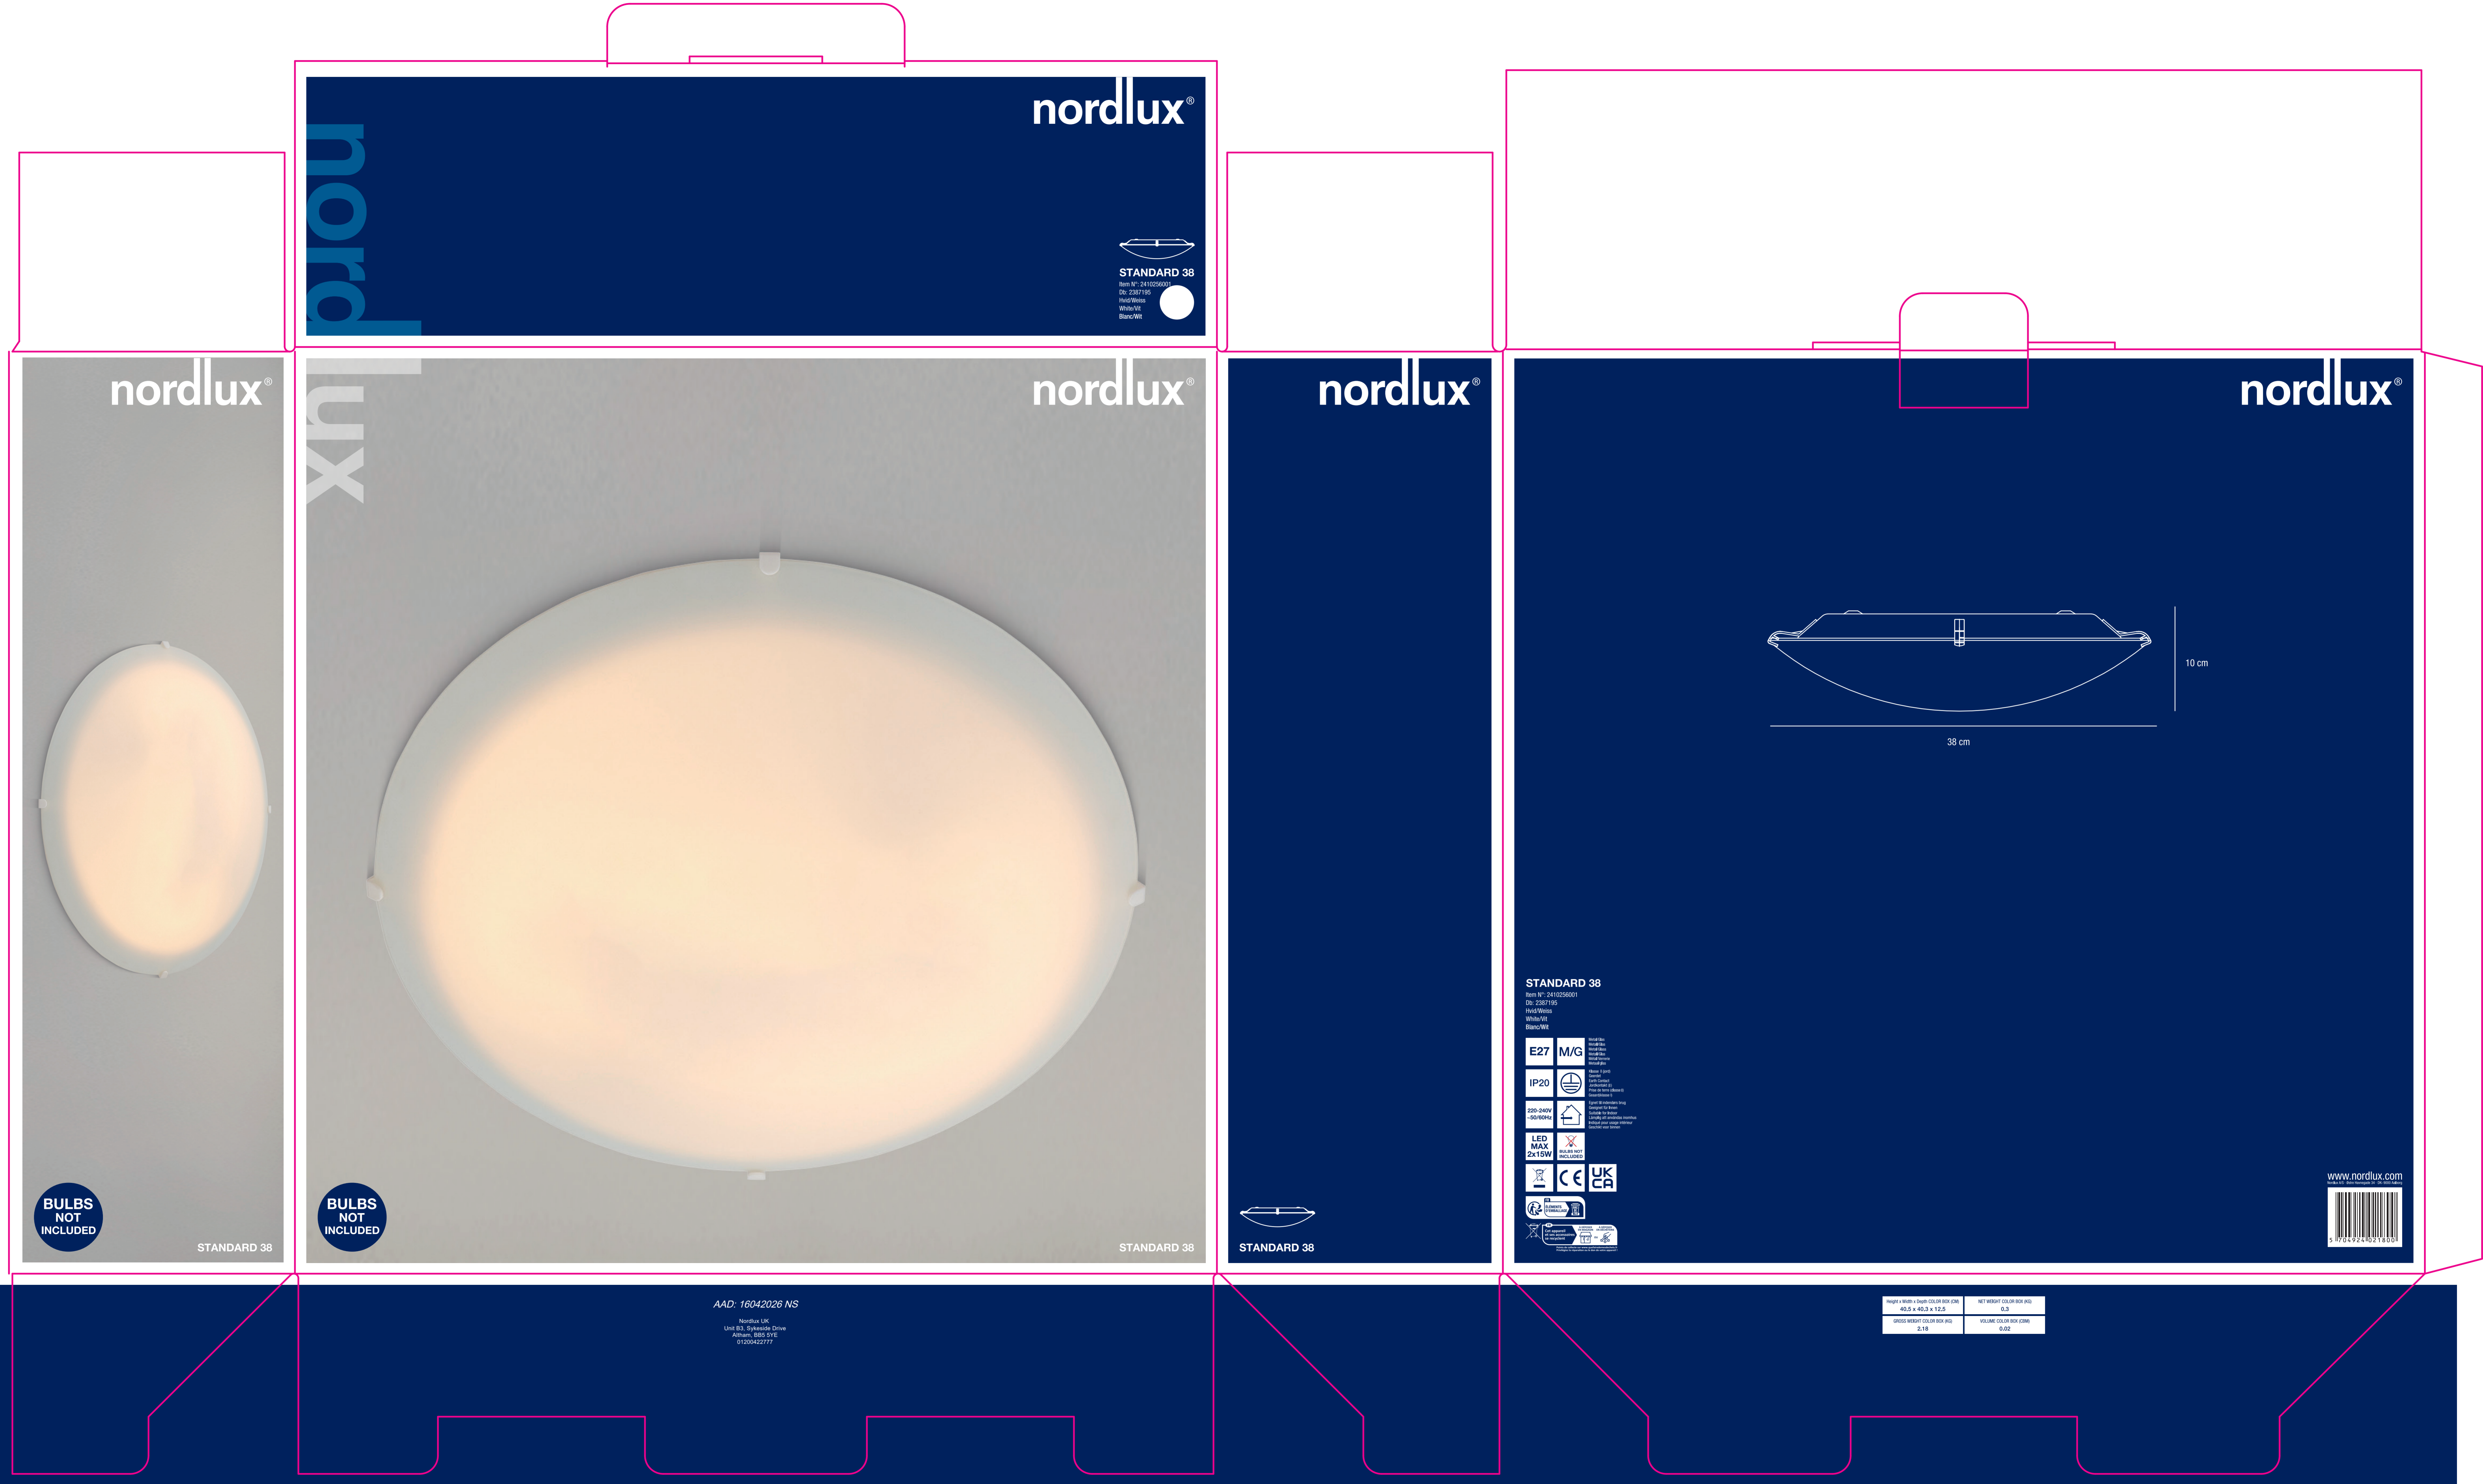

403x125x405mm

PANTONE 2767 C

nordlux®

nordlux®

nordlux®

nordlux®

nordlux®

nordlux®

BULBS NOT INCLUDED

BULBS NOT INCLUDED

STANDARD 38

STANDARD 38

STANDARD 38

STANDARD 38

E27 M/G

IP20

220-240V
50/60Hz

LED
MAX
2x12W

CE UK
CA

www.nordlux.com