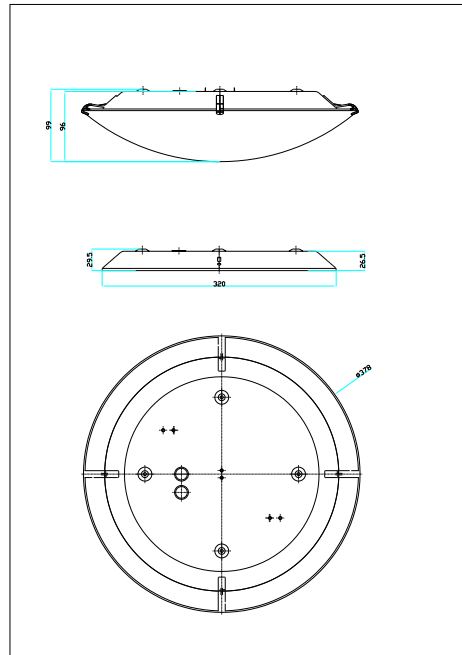

STANDARD 38 | CEILING LIGHT | WHITE

2410256001

nordlux®

Voltage (V): 220-240 Volt
IP degree: IP20
Maximum bulb wattage (W):
2x60W
Class (Class 1, Class 2, Class 3):
Class 1 (Earth contact)
Socket type: E27
Parallel connection: True

Height (cm): 9.9
Shade Diameter (cm): 37.8
EAN: 5704924021800
TUN: 2387195
Item Number: 2410256001

Pcs Per Master Carton: 3
Sales Box Height (cm): 42.3
Sales Box Width(cm): 42.5
Sales Box Depth (cm): 39.5
Sales Box Volume m³ : 0.071
Product net weight (kg): 1.61

Primary material: Glass
Secondary material: Metal
Colour: White

• Minimalist and classic design

Standard Maxi is a classic ceiling light in a timeless design. With its opal white glass shade, the lamp provides lovely, soft and warm light that makes it suitable for many different rooms. Use it in the bathroom, in the hallway, or in the children's room.