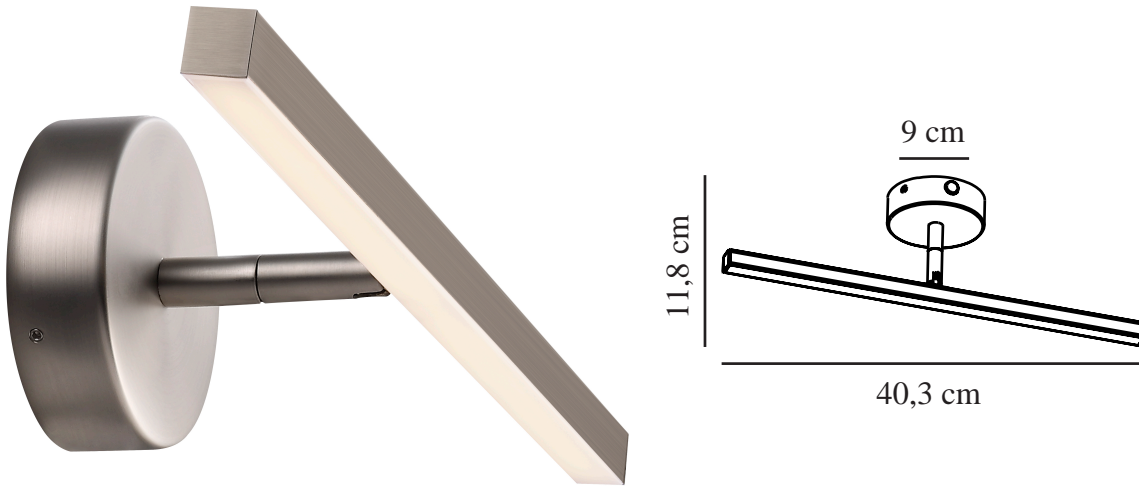

# IP S13 40 | WALL LIGHT | BRUSHED STEEL

2410401032

nordlux®

Voltage (V): 220-240 Volt

IP degree: IP44

Class (Class 1, Class 2, Class 3):

Class 2 (Double isolated)

Socket type: LED Module

Parallel connection: False

Primary material: Metal

Secondary material:

Polycarbonate

Colour: Brushed steel

Height (cm): 9

Length (cm): 40.3

Tilt Angle (°): 90

Turning Angle (°): 310

EAN: 5704924021916

TUN: 2389442

Item Number: 2410401032

Pcs Per Master Carton: 3

Sales Box Height (cm): 42

Sales Box Width(cm): 11

Sales Box Depth (cm): 10.5

Sales Box Volume m<sup>3</sup> : 0.0049

Product net weight (kg): 0.373

Colour temperature (Kelvin): 3000

Ra-value : 80

Lifetime (hours): 30000

- Adjustable reflector
- Also ideal to install as a gallery light
- 5-year LED guarantee