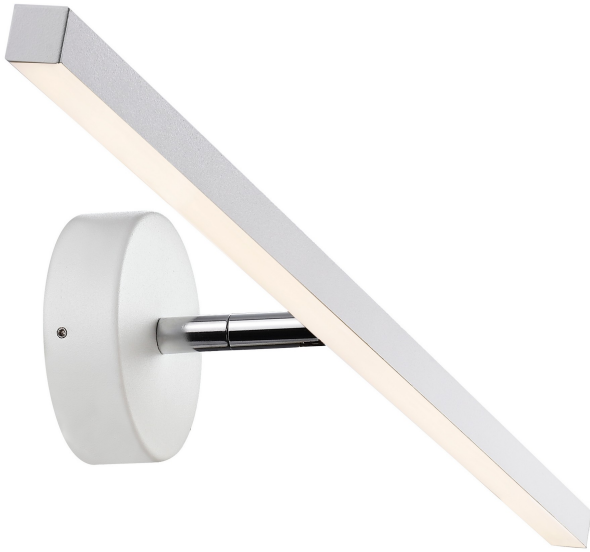

IP S13 60 | WALL LIGHT | WHITE

2410421001

nordlux®

Voltage (V): 220-240 Volt
IP degree: IP44
Class (Class 1, Class 2, Class 3):
Class 2 (Double isolated)
Socket type: LED Module
Parallel connection: False

Primary material: Metal
Secondary material:
Polycarbonate
Colour: White

Height (cm): 9
Length (cm): 60.3
Tilt Angle (°): 90
Turning Angle (°): 310

EAN: 5704924021923
TUN: 2389444
Item Number: 2410421001
Pcs Per Master Carton: 3

Sales Box Height (cm): 62
Sales Box Width (cm): 11
Sales Box Depth (cm): 10.5
Sales Box Volume m³: 0.0072
Product net weight (kg): 0.433

Brightness of light (Lumen): 400
Colour temperature (Kelvin): 3000
Ra-value : 80
Lifetime (hours): 30000
Energy class: D
Actual watt (W): 7.2

- Adjustable reflector
- Also ideal to install as a gallery light
- 5-year LED guarantee

Proper lighting is important, especially in front of the mirror where you apply makeup or shave. S13 is a light and elegant wall light with integrated LED technology for providing perfect light near the mirror. Design by Bønnelycke MDD.