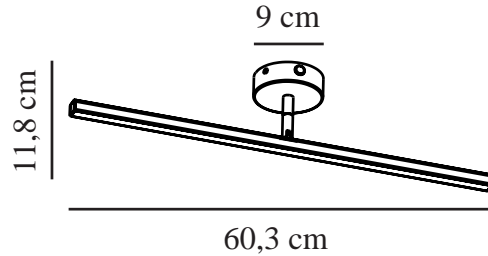

IP S13 60 | WALL LIGHT | WHITE

2410421001

nordlux®

Voltage (V): 220-240 Volt
IP degree: IP44
Class (Class 1, Class 2, Class 3):
Class 2 (Double isolated)
Socket type: LED Module
Parallel connection: False

Primary material: Metal
Secondary material:
Polycarbonate
Colour: White

Height (cm): 9
Length (cm): 60.3
Tilt Angle (°): 90
Turning Angle (°): 310

EAN: 5704924021923
TUN: 2389444
Item Number: 2410421001
Pcs Per Master Carton: 3

Sales Box Height (cm): 62
Sales Box Width (cm): 11
Sales Box Depth (cm): 10.5
Sales Box Volume m³: 0.0072
Product net weight (kg): 0.433

Brightness of light (Lumen): 400
Colour temperature (Kelvin): 3000
Ra-value : 80
Lifetime (hours): 30000
Energy class: D
Actual watt (W): 7.2