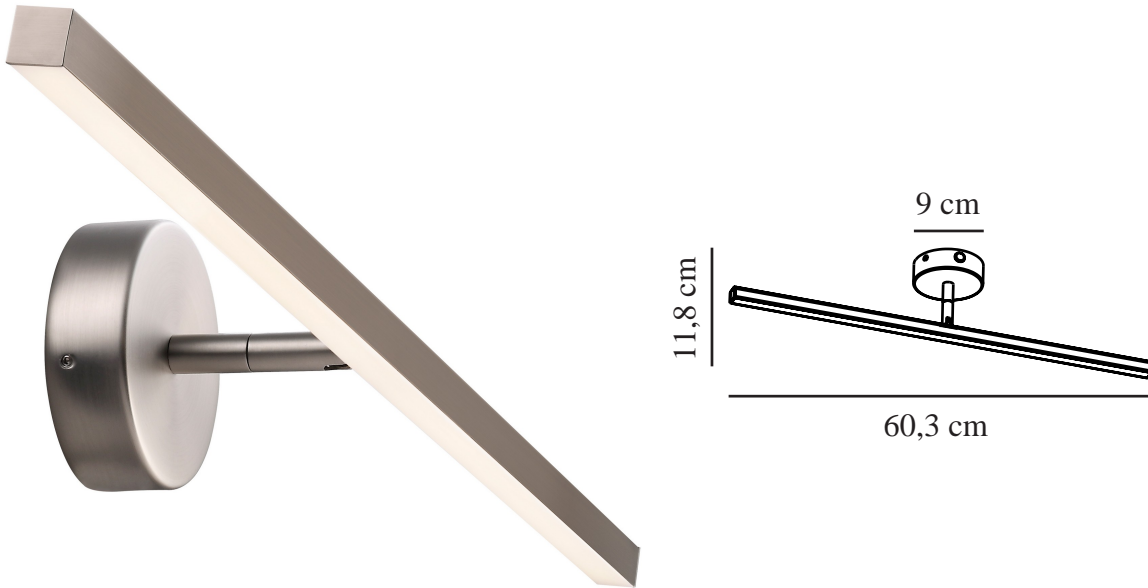

IP S13 60 | WALL LIGHT | BRUSHED STEEL

2410421032

nordlux®

Voltage (V): 220-240 Volt

IP degree: IP44

Class (Class 1, Class 2, Class 3):

Class 2 (Double isolated)

Socket type: LED Module

Parallel connection: False

Primary material: Metal

Secondary material:

Polycarbonate

Colour: Brushed steel

Height (cm): 9

Length (cm): 60.3

Tilt Angle (°): 90

Turning Angle (°): 310

EAN: 5704924021930

TUN: 2389443

Item Number: 2410421032

Pcs Per Master Carton: 3

Sales Box Height (cm): 62

Sales Box Width (cm): 11

Sales Box Depth (cm): 10.5

- Adjustable reflector
- Also ideal to install as a gallery light
- 5-year LED guarantee

Proper lighting is important, especially in front of the mirror where you apply makeup or shave. S13 is a light and elegant wall light with integrated LED technology for providing perfect light near the mirror. Design by Bønnelycke MDD.