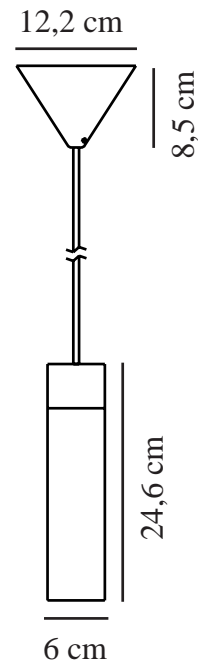

TILO | PENDANT | BLACK

2410453003

nordlux®

Voltage (V): 230 Volt
IP degree: IP20
Maximum bulb wattage (W): 15W
Class (Class 1, Class 2, Class 3):
Class 2 (Double isolated)
Socket type: GU10

Shade Diameter (cm): 6
Shade Height (cm): 24.6
EAN: 5704924023927
TUN: 2427862
Item Number: 2410453003
Pcs Per Master Carton: 3

Sales Box Height (cm): 21.5
Sales Box Width(cm): 13
Sales Box Depth (cm): 13
Sales Box Volume m³: 0.0036
Product net weight (kg): 0.678

Primary material: Metal
Secondary material: Wood
Colour of the cable: Black
Length of the cable (cm): 200
Surface material of the cable:
Textile
Is the cable replaceable: False
Colour: Black

• Scandinavian minimalism • Beautiful wooden detail

The minimalist Tilo series oozes Nordic elegance with a slim design and clean lines. The narrow lamp emits a precise downward light. Tilo has many different applications, e.g. use them in a row above the kitchen island, to light up a dark corner of the living room, or beside the bed instead of a wall or table lamp.