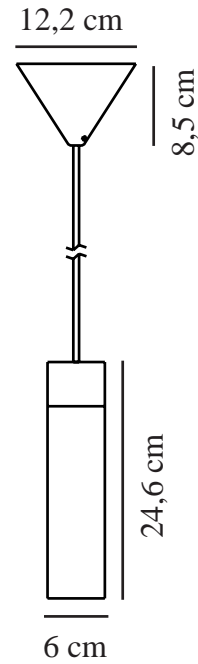

TILO | PENDANT | BURNISHED BRASS

2410453035

nordlux®

Voltage (V): 220-240 Volt
IP degree: IP20
Maximum bulb wattage (W): 15W
Class (Class 1, Class 2, Class 3):
Class 2 (Double isolated)
Socket type: GU10
Parallel connection: False

Primary material: Metal
Secondary material: Wood
Colour of the cable: Black
Length of the cable (cm): 200
Surface material of the cable:
Textile
Is the cable replaceable: False
Colour: Burnished brass

Height (cm): 24.6
Shade Diameter (cm): 6
Shade Height (cm): 24.6
Length (cm): 6

EAN: 5704924024221
TUN: 2439864
Item Number: 2410453035
Pcs Per Master Carton: 3

Sales Box Height (cm): 21.5
Sales Box Width(cm): 13.5
Sales Box Depth (cm): 13.5
Sales Box Volume m³: 0.0039
Product net weight (kg): 0.59

• Scandinavian minimalism • Beautiful wooden detail

The minimalist Tilo series oozes Nordic elegance with a slim design and clean lines. The narrow lamp emits a precise downward light. Tilo has many different applications, e.g. in a row above the kitchen island, to light up a dark corner of the living room, or beside the bed instead of a wall or table lamp.