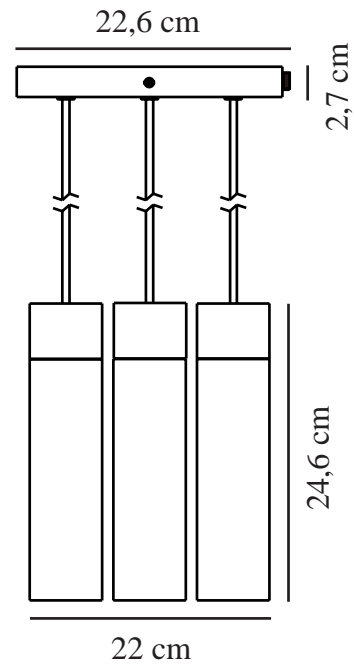

TILO 3-SPOT | PENDANT | BLACK

2410473003

nordlux®

Voltage (V): 230 Volt
IP degree: IP20
Maximum bulb wattage (W):
3x15W
Class (Class 1, Class 2, Class 3):
Class 2 (Double isolated)
Socket type: GU10

Primary material: Metal
Secondary material: Wood
Colour of the cable: Black
Length of the cable (cm): 200
Surface material of the cable:
Textile
Is the cable replaceable: False
Colour: Black

Width (cm): 22
Shade Diameter (cm): 6
Shade Height (cm): 24.6
Length (cm): 6

EAN: 5704924023934
TUN: 2427863
Item Number: 2410473003
Pcs Per Master Carton: 3

Sales Box Height (cm): 23.5
Sales Box Width (cm): 27.5
Sales Box Depth (cm): 12.5
Sales Box Volume m³: 0.0081
Product net weight (kg): 2.302

- Natural Scandinavian simplicity
- Natural mix of ash wood and matte metal
- Emits a precise downward light

The minimalistic Tilo series oozes of Nordic elegance with the slim design and clean lines. The thin lamp head emits a precise downward light, and with the unmistakable character feature of ash wood and matte metal, Tilo is the perfect addition to the stylish and modern home.