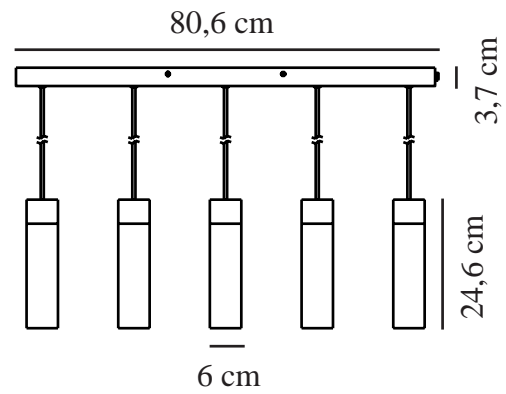

TILO 5-SPOT | PENDANT | BLACK

2410483003

nordlux®

Voltage (V): 230 Volt
IP degree: IP20
Maximum bulb wattage (W):
5x15W
Class (Class 1, Class 2, Class 3):
Class 2 (Double isolated)
Socket type: GU10

Primary material: Metal
Secondary material: Wood
Colour of the cable: Black
Length of the cable (cm): 200
Surface material of the cable:
Textile
Is the cable replaceable: False
Colour: Black

Width (cm): 6
Shade Diameter (cm): 6
Shade Height (cm): 24.6
Length (cm): 80.6

EAN: 5704924023941
Item Number: 2410483003
Pcs Per Master Carton: 2

Sales Box Height (cm): 83
Sales Box Width(cm): 21
Sales Box Depth (cm): 8
Sales Box Volume m³ : 0.0139
Product net weight (kg): 4.464

- Natural Scandinavian simplicity
- Natural mix of ash wood and matte metal
- Emits a precise downward light

The minimalistic Tilo series oozes of Nordic elegance with the slim design and clean lines. The thin lamp head emits a precise downward light, and with the unmistakable character feature of ash wood and matte metal, Tilo is the perfect addition to the stylish and modern home.