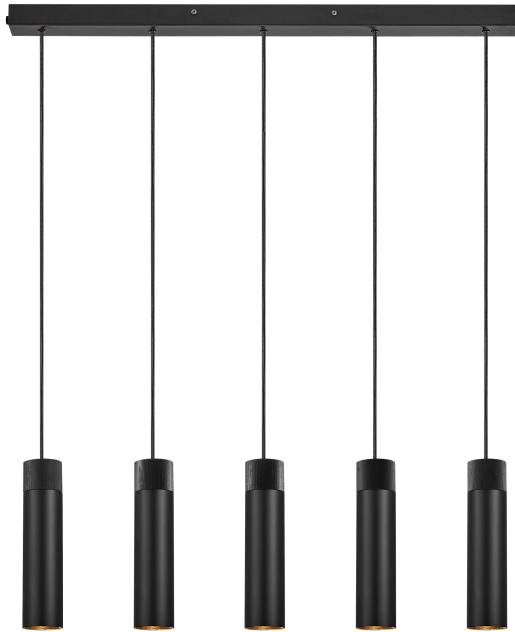

TILO 5-SPOT | PENDANT | BLACK

2410483003

nordlux®

Voltage (V): 230 Volt
IP degree: IP20
Maximum bulb wattage (W):
5x15W
Class (Class 1, Class 2, Class 3):
Class 2 (Double isolated)
Socket type: GU10

Primary material: Metal
Secondary material: Wood
Colour of the cable: Black
Length of the cable (cm): 200
Surface material of the cable:
Textile
Is the cable replaceable: False
Colour: Black

Width (cm): 6
Shade Diameter (cm): 6
Shade Height (cm): 24.6
Length (cm): 80.6

EAN: 5704924023941
Item Number: 2410483003
Pcs Per Master Carton: 2

Sales Box Height (cm): 83
Sales Box Width(cm): 21
Sales Box Depth (cm): 8
Sales Box Volume m³ : 0.0139
Product net weight (kg): 4.464

- Natural Scandinavian simplicity
- Natural mix of ash wood and matte metal
- Emits a precise downward light

The minimalistic Tilo series oozes of Nordic elegance with the slim design and clean lines. The thin lamp head emits a precise downward light, and with the unmistakable character feature of ash wood and matte metal, Tilo is the perfect addition to the stylish and modern home.

Tilo pendant in black metal and black painted ash is the perfect pendant above the long dining table or kitchen island, as all five lamp heads provide a good functional downward light.