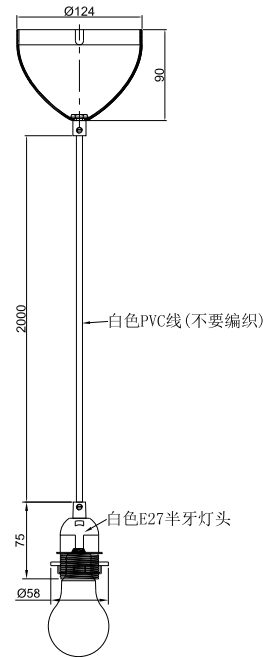

BASIC | PENDANT KIT | WHITE

2412013001

nordlux®

Voltage (V): 220-240 Volt
IP degree: IP20
Maximum bulb wattage (W): 60W
Class (Class 1, Class 2, Class 3):
Class 2 (Double isolated)
Socket type: E27
Parallel connection: False

Height (cm): 7.5
Width (cm): 5.8
Outdoor base dimension (cm):
12.4
Mount directly into insulation:
False

Item Number: 2412013001
Pcs Per Master Carton: 6
Sales Box Height (cm): 20
Sales Box Width (cm): 14
Sales Box Depth (cm): 20
Sales Box Volume m³ : 0.0056
Product net weight (kg): 0.24

Primary material: Plastic
Secondary material: Metal
Colour of the cable: White
Length of the cable (cm): 200
Surface material of the cable:
Plastic
Is the cable replaceable: False
Colour: White

EAN: 5704924017131
TUN: 2357943