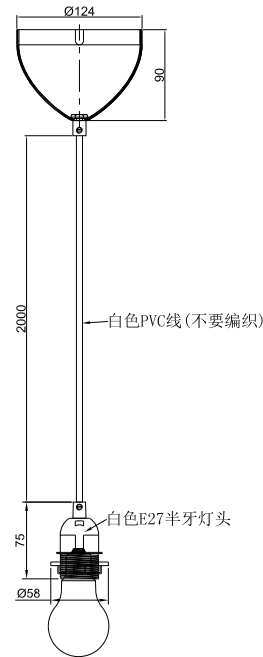

# BASIC | PENDANT KIT | BLACK

2412013003

nordlux®

Voltage (V): 220-240 Volt  
IP degree: IP20  
Maximum bulb wattage (W): 60W  
Class (Class 1, Class 2, Class 3):  
Class 2 (Double isolated)  
Socket type: E27  
Parallel connection: False

Height (cm): 7.5  
Width (cm): 5.8  
Outdoor base dimension (cm):  
12.4  
Mount directly into insulation:  
False

Item Number: 2412013003  
Pcs Per Master Carton: 6  
Sales Box Height (cm): 20  
Sales Box Width(cm): 14  
Sales Box Depth (cm): 20  
Sales Box Volume m<sup>3</sup> : 0.0056  
Product net weight (kg): 0.24

Primary material: Plastic  
Secondary material: Metal  
Colour of the cable: Black  
Length of the cable (cm): 200  
Surface material of the cable:  
Plastic  
Is the cable replaceable: False  
Colour: Black

EAN: 5704924017124  
TUN: 2357941

• Accessory for pendant • Includes E27 fitting, cable and canopy

A simple pendant that can be attached to the shade of your choice. Includes E27 fitting, cable and canopy.