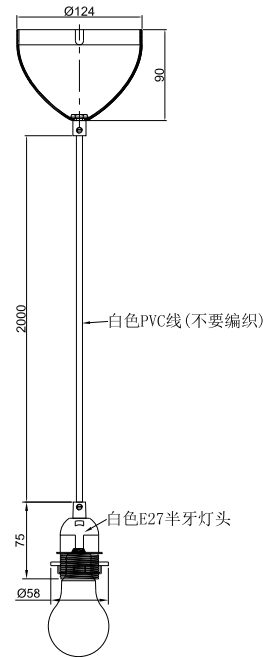

# BASIC | PENDANT KIT | BLACK

2412013003

nordlux®

Voltage (V): 220-240 Volt  
IP degree: IP20  
Maximum bulb wattage (W): 60W  
Class (Class 1, Class 2, Class 3):  
Class 2 (Double isolated)  
Socket type: E27  
Parallel connection: False

Height (cm): 7.5  
Width (cm): 5.8  
Mount directly into insulation:  
False  
EAN: 5704924017124  
TUN: 2357941  
Item Number: 2412013003

Pcs Per Master Carton: 6  
Sales Box Height (cm): 20  
Sales Box Width(cm): 14  
Sales Box Depth (cm): 20  
Sales Box Volume m<sup>3</sup> : 0.0056  
Product net weight (kg): 0.24

Primary material: Plastic  
Secondary material: Metal  
Colour of the cable: Black  
Length of the cable (cm): 200  
Surface material of the cable:  
Plastic  
Is the cable replaceable: False  
Colour: Black