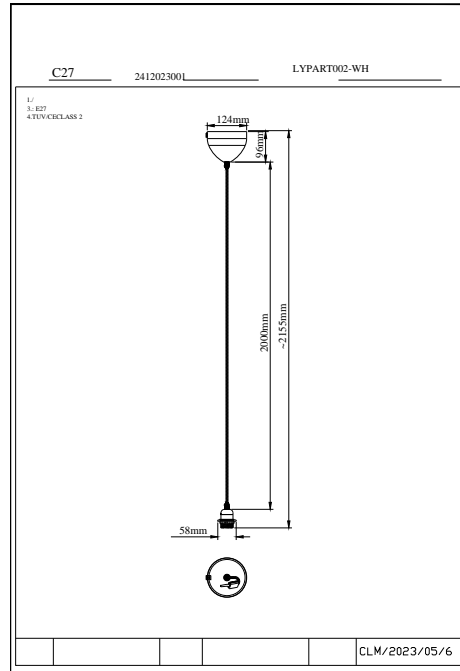

# DELUX | PENDANT KIT | WHITE

2412023001

nordlux®

Voltage (V): 220-240 Volt  
IP degree: IP20  
Maximum bulb wattage (W): 60W  
Class (Class 1, Class 2, Class 3):  
Class 2 (Double isolated)  
Socket type: E27  
Parallel connection: False

EAN: 5704924017155  
TUN: 2357945  
Item Number: 2412023001  
Pcs Per Master Carton: 6

Sales Box Height (cm): 24  
Sales Box Width(cm): 20.3  
Sales Box Depth (cm): 6.8  
Sales Box Volume m<sup>3</sup> : 0.0033  
Product net weight (kg): 0.344

Primary material: Metal  
Secondary material: Plastic  
Colour of the cable: White  
Length of the cable (cm): 200  
Surface material of the cable:  
Textile  
Is the cable replaceable: False  
Colour: White