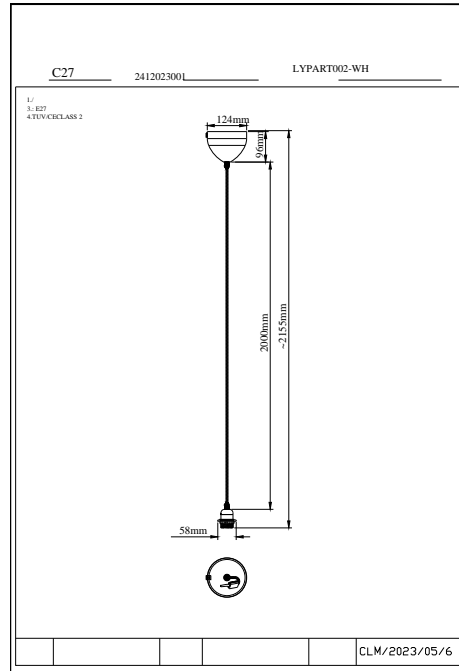

DELUX | PENDANT KIT | BLACK

2412023003

nordlux®

Voltage (V): 220-240 Volt
IP degree: IP20
Maximum bulb wattage (W): 60W
Class (Class 1, Class 2, Class 3):
Class 2 (Double isolated)
Socket type: E27
Parallel connection: False

EAN: 5704924017148
TUN: 2357944
Item Number: 2412023003
Pcs Per Master Carton: 6

Sales Box Height (cm): 24
Sales Box Width(cm): 20.3
Sales Box Depth (cm): 6.8
Sales Box Volume m³ : 0.0033
Product net weight (kg): 0.318

Primary material: Metal
Secondary material: Plastic
Colour of the cable: Black
Length of the cable (cm): 200
Surface material of the cable:
Textile
Is the cable replaceable: False
Colour: Black

- Accessory for pendant • Fabric cord
- Includes E27 fitting, cable and canopy