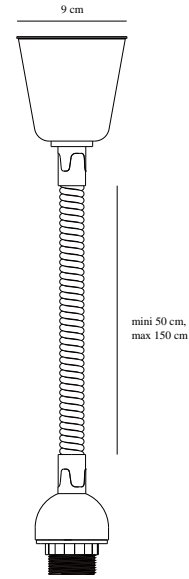

# SPIRALHEJS | PENDANT KIT | WHITE

2412033001

nordlux®

Voltage (V): 220-240 Volt  
IP degree: IP20  
Maximum bulb wattage (W): 40  
Class (Class 1, Class 2, Class 3):  
Class 2 (Double isolated)  
Socket type: E27  
Parallel connection: False

Height (cm): 50  
Width (cm): 9  
Length (cm): 9  
EAN: 5704924017162  
TUN: 2357946  
Item Number: 2412033001  
Pcs Per Master Carton: 6

Sales Box Height (cm): 32  
Sales Box Width(cm): 20  
Sales Box Depth (cm): 9  
Sales Box Volume m<sup>3</sup> : 0.0058  
Product net weight (kg): 0.28

Primary material: Plastic  
Colour of the cable: White  
Length of the cable (cm): 150  
Surface material of the cable:  
Plastic  
Is the cable replaceable: False  
Colour: White

• Accessory for pendant • Includes E27 fitting, spiral cord and canopy

Pendant with a spiral cord that can be attached to the shade of your choice. Adjustable height. Includes E27 fitting, spiral cord and canopy.