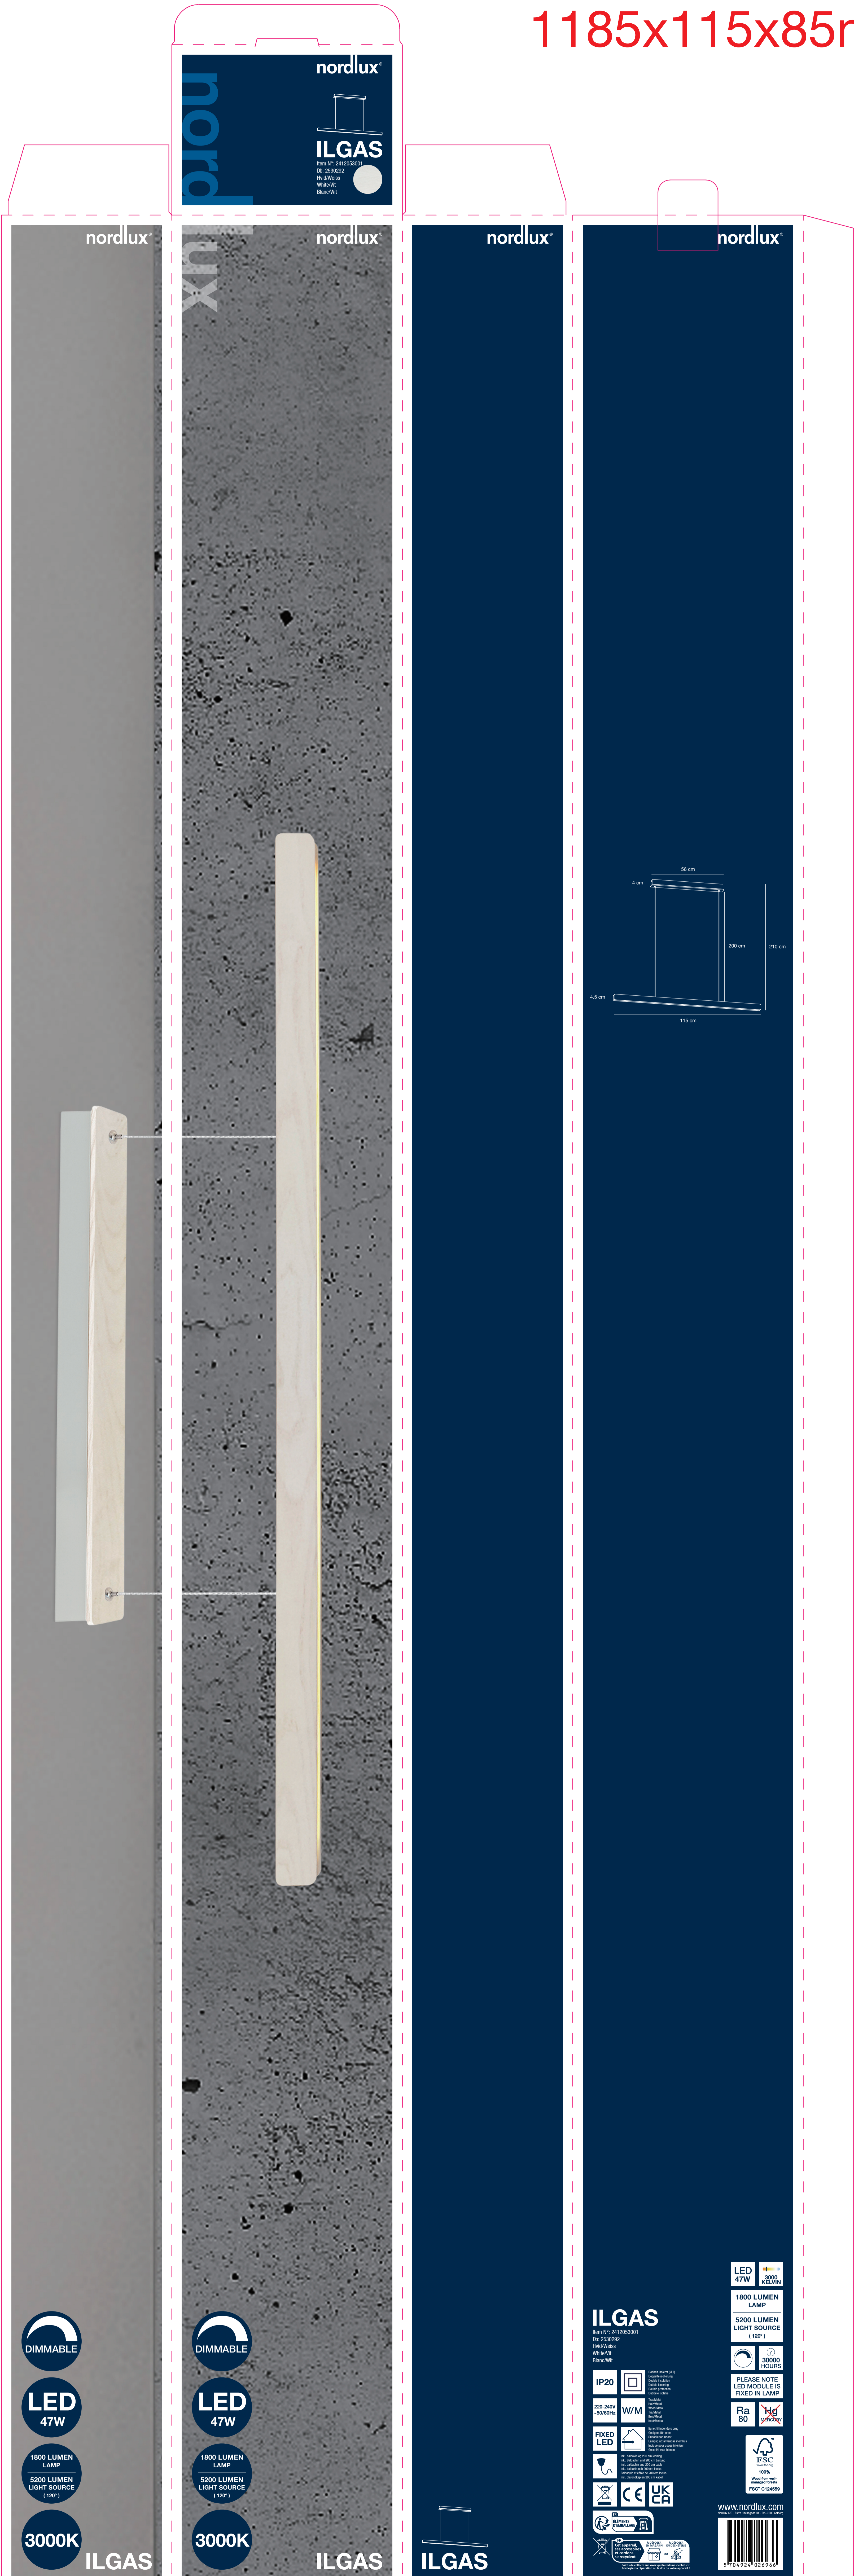

1185x115x85mm

nordlux®
nordlux
ILGAS
Item N°: 2412833001
Di: 253292
White/White
1800/5200
Blanc/Blanc

nordlux®

DIMMABLE

LED 47W

1800 LUMEN LAMP

5200 LUMEN LIGHT SOURCE (120°)

3000K

ILGAS

nordlux®

DIMMABLE

LED 47W

1800 LUMEN LAMP

5200 LUMEN LIGHT SOURCE (120°)

3000K

ILGAS

nordlux®

ILGAS

nordlux®

ILGAS

Item N°: 2412833001
Di: 253292
White/White
1800/5200

IP20

220-240V ~50/60Hz

W/M

FIXED LED

CE UK CA

LED 47W 3000 K

1800 LUMEN LAMP

5200 LUMEN LIGHT SOURCE (120°)

3000 HOURS

PLEASE NOTE LED MODULE IS FIXED IN LAMP

Ra 80

RoHS

FSC 100% Recycled Paper

World Wide Web: nordlux.com

www.nordlux.com

5204924 228969

Diagram showing dimensions: 115 cm, 210 cm, 56 cm, 4 cm, 4.5 cm, 500 cm.