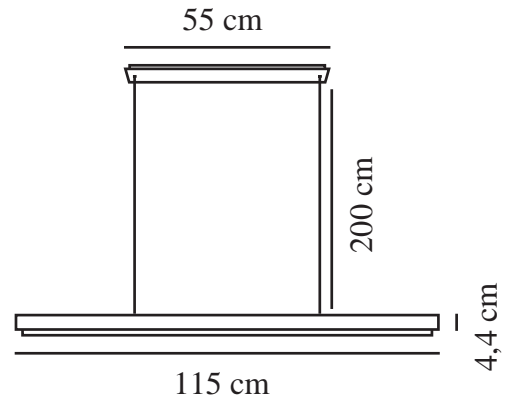

ILGAS | PENDANT | NATURE

2412053014

nordlux®

Voltage (V): 220-240 Volt
IP degree: IP20
Class (Class 1, Class 2, Class 3):
Class 2 (Double isolated)
Socket type: LED Module
Parallel connection: False

Primary material: Wood
Secondary material: Metal
Colour of the cable: Clear
Length of the cable (cm): 200
Surface material of the cable:
Plastic
Is the cable replaceable: False
Colour: Nature

Height (cm): 4.4
Width (cm): 5
Length (cm): 115

EAN: 5704924018336
TUN: 2378737
Item Number: 2412053014
Pcs Per Master Carton: 3

Sales Box Height (cm): 118.5
Sales Box Width (cm): 11.5
Sales Box Depth (cm): 8.5
Sales Box Volume m³: 0.0116
Product net weight (kg): 1.85

Brightness of light (Lumen): 1800
Colour temperature (Kelvin): 3000
Ra-value : 80
Lifetime (hours): 30000
Energy class: E
Actual watt (W): 47

- Slim, Scandinavian design • Dimmable LED
- Simple height adjustment