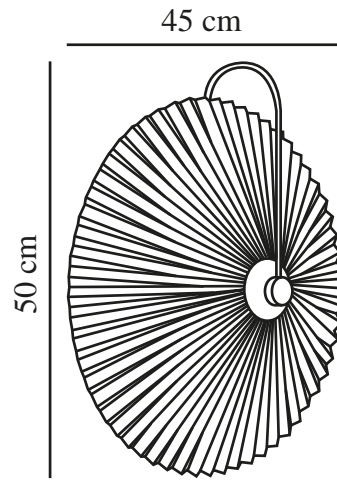

NADIA | WALL LIGHT | WHITE

2412071001

nordlux®

Voltage (V): 220-240 Volt
IP degree: IP20
Maximum bulb wattage (W): 25 W
Class (Class 1, Class 2, Class 3):
Class 2 (Double isolated)
Socket type: E14
Parallel connection: False

Primary material: Plastic
Secondary material: Metal
Colour: White

Height (cm): 50.5
Width (cm): 45
Shade Diameter (cm): 45
Length (cm): 45
Projection (cm): 20

EAN: 5704924018343
TUN: 2378778
Item Number: 2412071001

Pcs Per Master Carton: 3
Sales Box Height (cm): 36
Sales Box Width (cm): 18
Sales Box Depth (cm): 13.5
Sales Box Volume m³ : 0.0087
Product net weight (kg): 0.733

• Soft and diffused light through the pleated shade • A modern version of a classic

Nadia is a modern interpretation of a classic wall lamp with a pleated shade that emits a soft, diffused light. The curved metal frame offers an elegant and modern look.