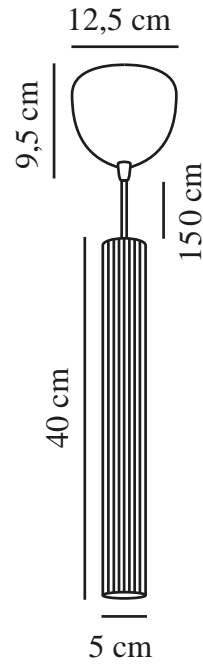

VICO | PENDANT | BLACK

2412103003

nordlux®

Voltage (V): 220-240 Volt
IP degree: IP20
Maximum bulb wattage (W): 5
Class (Class 1, Class 2, Class 3):
Class 2 (Double isolated)
Socket type: GU10
Parallel connection: False

Primary material: Metal
Secondary material: Plastic
Colour of the cable: Black
Length of the cable (cm): 150
Surface material of the cable:
Textile
Is the cable replaceable: False
Colour: Black

Height (cm): 40
Width (cm): 5
Shade Diameter (cm): 5
Shade Height (cm): 40
Length (cm): 5

EAN: 5704924018350
TUN: 2378754
Item Number: 2412103003
Pcs Per Master Carton: 3

Sales Box Height (cm): 56
Sales Box Width(cm): 14
Sales Box Depth (cm): 14
Sales Box Volume m³: 0.011
Product net weight (kg): 0.607

- Scandinavian minimalism • Slimline design
- Easily adjustable cable length

The Vico series embodies Scandinavian elegance through its minimalist, streamlined design. The fluted surface adds a subtle but interesting effect. Vico emits a downward-facing light and can be used in a row, in a cluster or alone to emphasise certain elements in your interior.