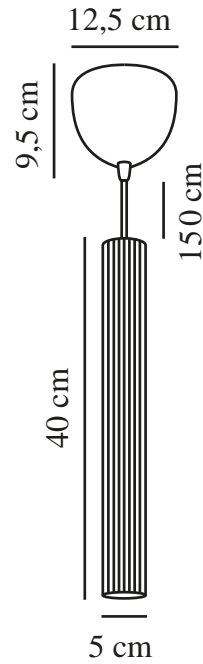

VICO | PENDANT | BEIGE

2412103009

nordlux®

Voltage (V): 220-240 Volt
IP degree: IP20
Maximum bulb wattage (W): 5
Class (Class 1, Class 2, Class 3):
Class 2 (Double isolated)
Socket type: GU10
Parallel connection: False

Primary material: Metal
Secondary material: Plastic
Colour of the cable: White
Length of the cable (cm): 150
Surface material of the cable:
Textile
Is the cable replaceable: False
Colour: Beige

Height (cm): 40
Width (cm): 5
Shade Diameter (cm): 5
Shade Height (cm): 40
Length (cm): 5

EAN: 5704924018367
TUN: 2378753
Item Number: 2412103009
Pcs Per Master Carton: 3

Sales Box Height (cm): 56
Sales Box Width(cm): 14
Sales Box Depth (cm): 14
Sales Box Volume m³: 0.011
Product net weight (kg): 0.607

- Scandinavian minimalism • Slimline design
- Easily adjustable cable length

The Vico series embodies Scandinavian elegance through its minimalist, streamlined design. The fluted surface adds a subtle but interesting effect. Vico emits a downward-facing light and can be used in a row, in a cluster or alone to emphasise certain elements in your interior.