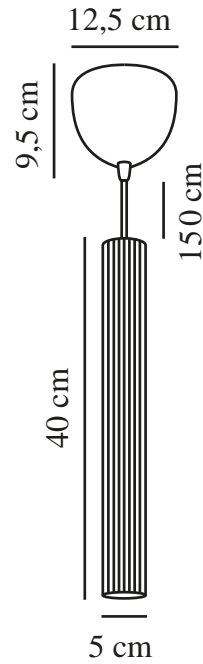

# VICO | PENDANT | BROWN METALLIC

2412103018

nordlux®

Voltage (V): 220-240 Volt  
IP degree: IP20  
Maximum bulb wattage (W): 5  
Class (Class 1, Class 2, Class 3):  
Class 2 (Double isolated)  
Socket type: GU10  
Parallel connection: False

Primary material: Metal  
Secondary material: Plastic  
Colour of the cable: Black  
Length of the cable (cm): 150  
Surface material of the cable:  
Textile  
Is the cable replaceable: False  
Colour: Brown metallic

Height (cm): 40  
Width (cm): 5  
Shade Diameter (cm): 5  
Shade Height (cm): 40  
Length (cm): 5

EAN: 5704924018374  
TUN: 2378755  
Item Number: 2412103018  
Pcs Per Master Carton: 3

Sales Box Height (cm): 56  
Sales Box Width(cm): 14  
Sales Box Depth (cm): 14  
Sales Box Volume m<sup>3</sup>: 0.011  
Product net weight (kg): 0.607

- Scandinavian minimalism • Slimline design
- Easily adjustable cable length

The Vico series embodies Scandinavian elegance through its minimalist, streamlined design. The fluted surface adds a subtle but interesting effect. Vico emits a downward-facing light and can be used in a row, in a cluster or alone to emphasise certain elements in your interior.