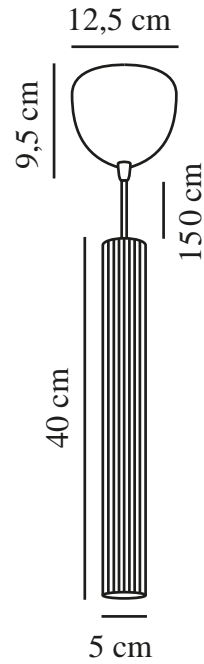

# VICO | PENDANT | BROWN METALLIC

2412103018

nordlux®

Voltage (V): 220-240 Volt  
IP degree: IP20  
Maximum bulb wattage (W): 5  
Class (Class 1, Class 2, Class 3):  
Class 2 (Double isolated)  
Socket type: GU10  
Parallel connection: False

Primary material: Metal  
Secondary material: Plastic  
Colour of the cable: Black  
Length of the cable (cm): 150  
Surface material of the cable:  
Textile  
Is the cable replaceable: False  
Colour: Brown metallic

Height (cm): 40  
Width (cm): 5  
Shade Diameter (cm): 5  
Shade Height (cm): 40  
Length (cm): 5

EAN: 5704924018374  
TUN: 2378755  
Item Number: 2412103018  
Pcs Per Master Carton: 3

Sales Box Height (cm): 56  
Sales Box Width(cm): 14  
Sales Box Depth (cm): 14  
Sales Box Volume m<sup>3</sup> : 0.011  
Product net weight (kg): 0.607

- Scandinavian minimalism • Slimline design
- Easily adjustable cable length

The Vico series embodies Scandinavian elegance through its minimalist, streamlined design. The fluted surface adds a subtle but interesting effect. Vico emits a downward-facing light and can be used in a row, in a cluster or alone to emphasise certain elements in your interior.