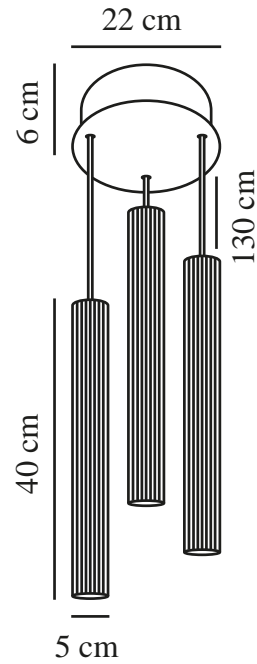

VICO 3-RONDEL | PENDANT | BLACK

2412123003

nordlux®

Voltage (V): 220-240 Volt
IP degree: IP20
Maximum bulb wattage (W): 3X5
W
Class (Class 1, Class 2, Class 3):
Class 2 (Double isolated)
Socket type: GU10
Parallel connection: False

Primary material: Metal
Secondary material: Plastic
Colour of the cable: Black
Length of the cable (cm): 130
Surface material of the cable:
Textile
Is the cable replaceable: False
Colour: Black

Height (cm): 40
Width (cm): 22
Shade Diameter (cm): 5
Shade Height (cm): 40
Length (cm): 22

EAN: 5704924018381
TUN: 2378751
Item Number: 2412123003
Pcs Per Master Carton: 3

Sales Box Height (cm): 43
Sales Box Width (cm): 26
Sales Box Depth (cm): 14.5
Sales Box Volume m³: 0.0162
Product net weight (kg): 2.07

- Scandinavian minimalism • Slimline design
- Easily adjustable cable length

The Vico series embodies Scandinavian elegance through its minimalist, streamlined design. The fluted surface adds a subtle but interesting effect. Vico emits a downward-facing light and can be used e.g. above the dining table.