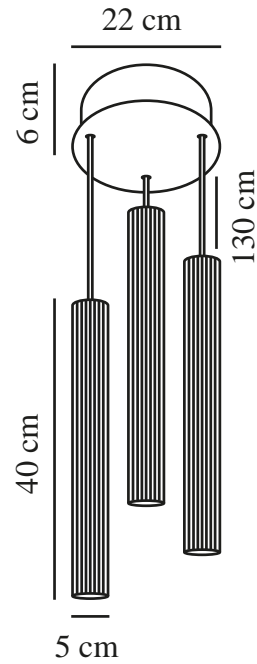

# VICO 3-RONDEL | PENDANT | BLACK

2412123003

nordlux®

Voltage (V): 220-240 Volt  
IP degree: IP20  
Maximum bulb wattage (W): 3X5  
W  
Class (Class 1, Class 2, Class 3):  
Class 2 (Double isolated)  
Socket type: GU10  
Parallel connection: False

Primary material: Metal  
Secondary material: Plastic  
Colour of the cable: Black  
Length of the cable (cm): 130  
Surface material of the cable:  
Textile  
Is the cable replaceable: False  
Colour: Black

Height (cm): 40  
Width (cm): 22  
Shade Diameter (cm): 5  
Shade Height (cm): 40  
Outdoor base dimension (cm): 22  
Length (cm): 22

EAN: 5704924018381  
TUN: 2378751  
Item Number: 2412123003  
Pcs Per Master Carton: 3

Sales Box Height (cm): 43  
Sales Box Width(cm): 26  
Sales Box Depth (cm): 14.5  
Sales Box Volume m<sup>3</sup> : 0.0162  
Product net weight (kg): 2.07

- Scandinavian minimalism • Slimline design
- Easily adjustable cable length