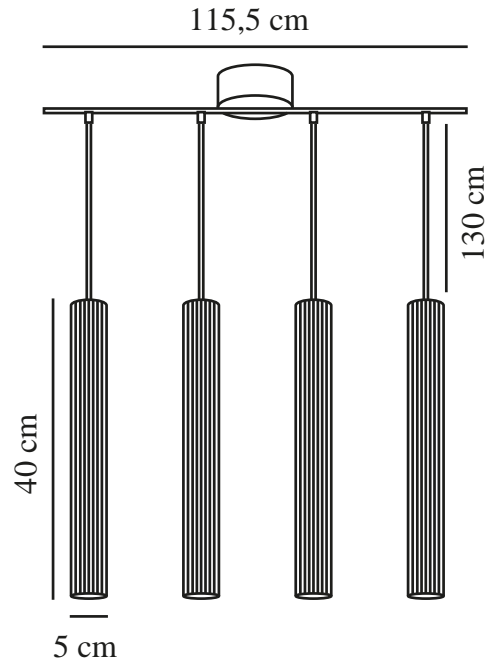

VICO 4-RAIL | PENDANT | BLACK

2412143003

nordlux®

Voltage (V): 220-240 Volt
IP degree: IP20
Maximum bulb wattage (W): 4X5
W
Class (Class 1, Class 2, Class 3):
Class 2 (Double isolated)
Socket type: GU10
Parallel connection: False

Primary material: Metal
Secondary material: Plastic
Colour of the cable: Black
Length of the cable (cm): 130
Surface material of the cable:
Textile
Is the cable replaceable: False
Colour: Black

Height (cm): 40
Width (cm): 115.5
Shade Diameter (cm): 5
Shade Height (cm): 40
Lenght (cm): 115.5

EAN: 5704924018398
TUN: 2378752
Item Number: 2412143003
Pcs Per Master Carton: 3

Sales Box Height (cm): 123
Sales Box Width(cm): 16
Sales Box Depth (cm): 13
Sales Box Volume m³ : 0.0256
Product net weight (kg): 2.3

- Scandinavian minimalism • Slimline design
- Easily adjustable cable length

The Vico series embodies Scandinavian elegance through its minimalist, streamlined design. The fluted surface adds a subtle but interesting effect. Vico emits a downward-facing light and can be used e.g. above the dining table.