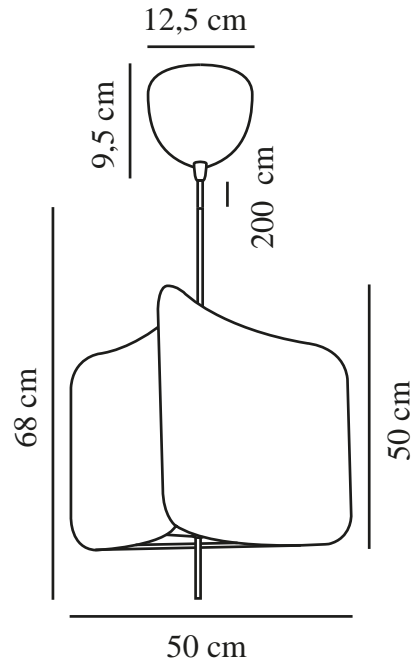

# TINTO | PENDANT | BLACK

2412173003

nordlux®

Voltage (V): 220-240 Volt  
IP degree: IP20  
Maximum bulb wattage (W): 15  
Class (Class 1, Class 2, Class 3):  
Class 2 (Double isolated)  
Socket type: E27  
Parallel connection: False

Primary material: Textile  
Secondary material: Metal  
Colour of the cable: Black  
Length of the cable (cm): 200  
Surface material of the cable:  
Textile  
Is the cable replaceable: False  
Colour: Black

Height (cm): 68  
Width (cm): 50  
Shade Diameter (cm): 50  
Lenght (cm): 50

EAN: 5704924018404  
TUN: 2378750  
Item Number: 2412173003  
Pcs Per Master Carton: 3

Sales Box Height (cm): 41.5  
Sales Box Width(cm): 39.5  
Sales Box Depth (cm): 15.5  
Sales Box Volume m<sup>3</sup> : 0.0254  
Product net weight (kg): 1.14

- Soft and diffused light • Modern fabric shade
- Easy self-assembly

Tinto is a modern pendant with an interesting design expression. The triangular shade hangs from a slim suspension, creating a light and elegant look. Tinto provides a cosy, diffused light that is perfect above the dining table or in a corner in the living room.