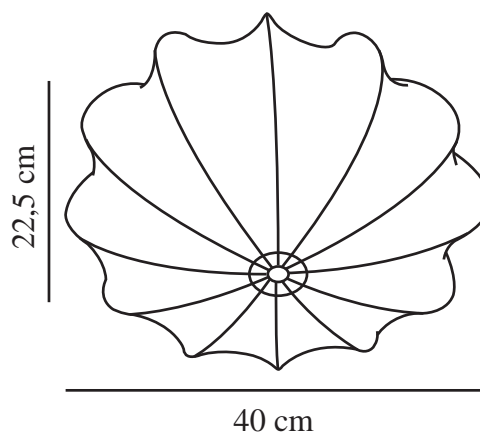

# AERON 40 | CEILING LIGHT | WHITE

2412206001

nordlux®

Voltage (V): 220-240 Volt  
IP degree: IP20  
Maximum bulb wattage (W): 40  
Class (Class 1, Class 2, Class 3):  
Class 2 (Double isolated)  
Socket type: E27  
Parallel connection: False

Height (cm): 22.5  
Width (cm): 40  
Shade Diameter (cm): 40  
Length (cm): 40  
EAN: 5704924018411  
TUN: 2378779  
Item Number: 2412206001

Pcs Per Master Carton: 3  
Sales Box Height (cm): 31  
Sales Box Width(cm): 31  
Sales Box Depth (cm): 13.5  
Sales Box Volume m<sup>3</sup> : 0.013  
Product net weight (kg): 0.836

Primary material: Textile  
Secondary material: Metal  
Is the cable replaceable: False  
Colour: White

- A soft and elegant design
- Provides a soft, diffused light
- Easy self-assembly

Aeron has a light and airy design and the soft shade of fabric provides a uniform and pleasant light – perfect for creating a cosy ambience in the bedroom. The lamp is easy to assemble with wires and a built-in tie-string.