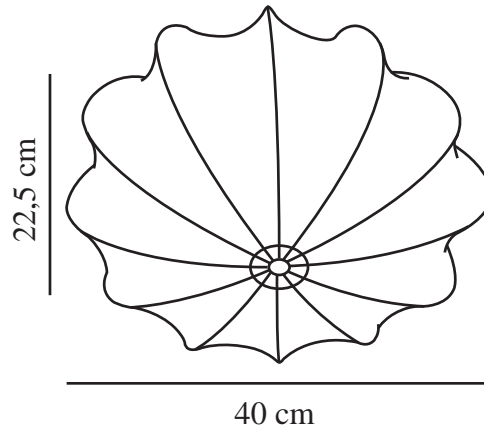

AERON 40 | CEILING LIGHT | WHITE

2412206001

nordlux®

Voltage (V): 220-240 Volt
IP degree: IP20
Maximum bulb wattage (W): 40
Class (Class 1, Class 2, Class 3):
Class 2 (Double isolated)
Socket type: E27
Parallel connection: False

Height (cm): 22.5
Width (cm): 40
Shade Diameter (cm): 40
Length (cm): 40
EAN: 5704924018411
TUN: 2378779
Item Number: 2412206001

Pcs Per Master Carton: 3
Sales Box Height (cm): 27
Sales Box Width(cm): 27
Sales Box Depth (cm): 11
Sales Box Volume m³ : 0.008
Product net weight (kg): 0.8

Primary material: Textile
Secondary material: Metal
Is the cable replaceable: False
Colour: White

- A soft and elegant design
- Provides a soft, diffused light
- Easy self-assembly

Aeron has a light and airy design and the soft shade of fabric provides a uniform and pleasant light – perfect for creating a cosy ambience in the bedroom. The lamp is easy to assemble with wires and a built-in tie-string.