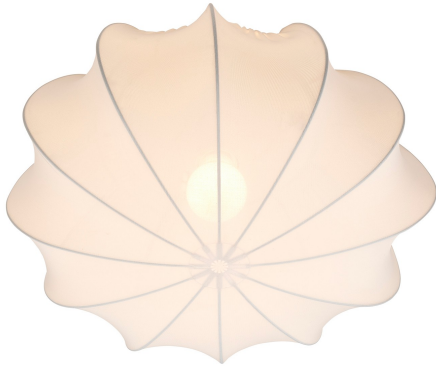

AERON 40 | CEILING LIGHT | WHITE

2412206001

nordlux®

Voltage (V): 220-240 Volt
IP degree: IP20
Maximum bulb wattage (W): 40
Class (Class 1, Class 2, Class 3):
Class 2 (Double isolated)
Socket type: E27
Parallel connection: False

Height (cm): 22.5
Width (cm): 40
Shade Diameter (cm): 40
Length (cm): 40
EAN: 5704924018411
TUN: 2378779
Item Number: 2412206001

Pcs Per Master Carton: 3
Sales Box Height (cm): 27
Sales Box Width(cm): 27
Sales Box Depth (cm): 11
Sales Box Volume m³ : 0.008
Product net weight (kg): 0.8

Primary material: Textile
Secondary material: Metal
Is the cable replaceable: False
Colour: White

- A soft and elegant design
- Provides a soft, diffused light
- Easy self-assembly

Aeron has a light and airy design and the soft shade of fabric provides a uniform and pleasant light – perfect for creating a cosy ambience in the bedroom. The lamp is easy to assemble with wires and a built-in tie-string.