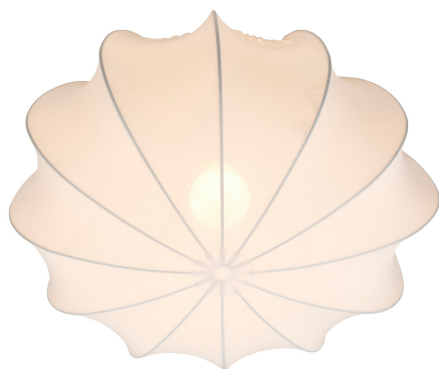

# AERON 40 | CEILING LIGHT | WHITE

2412206001

nordlux®

Voltage (V): 220-240 Volt  
IP degree: IP20  
Maximum bulb wattage (W): 40  
Class (Class 1, Class 2, Class 3):  
Class 2 (Double isolated)  
Socket type: E27  
Parallel connection: False

Height (cm): 22.5  
Width (cm): 40  
Shade Diameter (cm): 40  
Length (cm): 40  
EAN: 5704924018411  
TUN: 2378779  
Item Number: 2412206001

Pcs Per Master Carton: 3  
Sales Box Height (cm): 31  
Sales Box Width(cm): 31  
Sales Box Depth (cm): 13.5  
Sales Box Volume m<sup>3</sup> : 0.013  
Product net weight (kg): 0.836

Primary material: Textile  
Secondary material: Metal  
Is the cable replaceable: False  
Colour: White

- A soft and elegant design
- Provides a soft, diffused light
- Easy self-assembly

Aeron has a light and airy design and the soft shade of fabric provides a uniform and pleasant light – perfect for creating a cosy ambience in the bedroom. The lamp is easy to assemble with wires and a built-in tie-string.