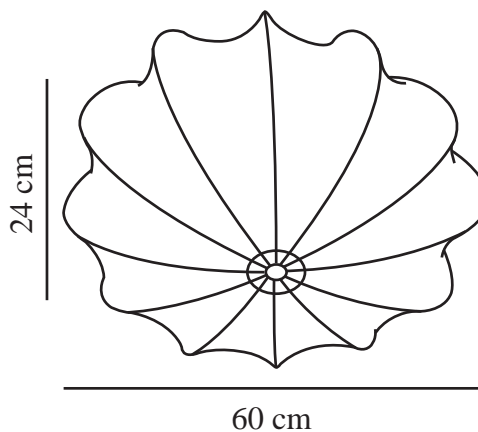

# AERON 60 | CEILING LIGHT | WHITE

2412226001

nordlux®

Voltage (V): 220-240 Volt  
IP degree: IP20  
Maximum bulb wattage (W): 3X25  
Class (Class 1, Class 2, Class 3):  
Class 2 (Double isolated)  
Socket type: E27  
Parallel connection: False

Height (cm): 24  
Width (cm): 60  
Shade Diameter (cm): 60  
Length (cm): 60  
EAN: 5704924018428  
TUN: 2378780  
Item Number: 2412226001

Pcs Per Master Carton: 3  
Sales Box Height (cm): 46  
Sales Box Width(cm): 46  
Sales Box Depth (cm): 13  
Sales Box Volume m<sup>3</sup> : 0.0275  
Product net weight (kg): 1.8

Primary material: Textile  
Secondary material: Metal  
Is the cable replaceable: False  
Colour: White

- A soft and elegant design
- Provides a soft, diffused light
- Easy self-assembly

Aeron has a light and airy design and the soft shade of fabric provides a uniform and pleasant light – perfect for creating a cosy ambience in the bedroom. The lamp is easy to assemble with wires and a built-in tie-string.