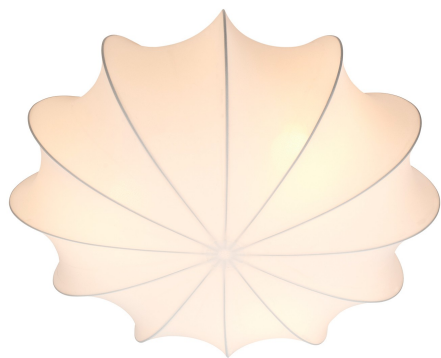

# AERON 60 | CEILING LIGHT | WHITE

2412226001

nordlux®

Voltage (V): 220-240 Volt  
IP degree: IP20  
Maximum bulb wattage (W): 3X25  
Class (Class 1, Class 2, Class 3):  
Class 2 (Double isolated)  
Socket type: E27  
Parallel connection: False

Height (cm): 24  
Width (cm): 60  
Shade Diameter (cm): 60  
Length (cm): 60  
EAN: 5704924018428  
TUN: 2378780  
Item Number: 2412226001

Pcs Per Master Carton: 3  
Sales Box Height (cm): 46  
Sales Box Width(cm): 46  
Sales Box Depth (cm): 13  
Sales Box Volume m<sup>3</sup> : 0.0275  
Product net weight (kg): 1.8

Primary material: Textile  
Secondary material: Metal  
Is the cable replaceable: False  
Colour: White

- A soft and elegant design
- Provides a soft, diffused light
- Easy self-assembly

Aeron has a light and airy design and the soft shade of fabric provides a uniform and pleasant light – perfect for creating a cosy ambience in the bedroom. The lamp is easy to assemble with wires and a built-in tie-string.