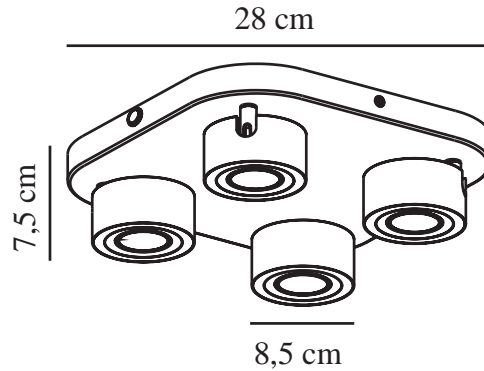

CLYDE 4-SPOT | CEILING LIGHT | BLACK

2412256003

nordlux®

Voltage (V): 220-240 Volt
IP degree: IP20
Class (Class 1, Class 2, Class 3):
Class 2 (Double isolated)
Socket type: LED Module
Parallel connection: False

Primary material: Metal
Secondary material:
Polycarbonate
Colour: Black

Height (cm): 7.5
Width (cm): 28
Shade Diameter (cm): 8.5
Tilt Angle (°): 90
Turning Angle (°): 320

EAN: 5704924018435
TUN: 2378785
Item Number: 2412256003
Pcs Per Master Carton: 3

Sales Box Height (cm): 33.5
Sales Box Width(cm): 33.5
Sales Box Depth (cm): 9.5
Sales Box Volume m³ : 0.0107
Product net weight (kg): 1.62

Colour temperature (Kelvin): 2700
Ra-value : 80
Lifetime (hours): 25000
Energy class: D
Actual watt (W): 14