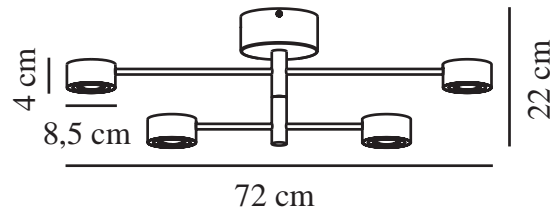

CLYDE FLEX 4-RAIL | SPOT LIGHT | BLACK

2412260103

nordlux®

Voltage (V): 220-240 Volt
IP degree: IP20
Class (Class 1, Class 2, Class 3):
Class 2 (Double isolated)
Socket type: LED Module
Parallel connection: False

Primary material: Metal
Secondary material: Plastic
Colour: Black

Height (cm): 22
Width (cm): 72
Shade Diameter (cm): 8.5
Turning Angle (°): 320

EAN: 5704924018442
TUN: 2378672
Item Number: 2412260103
Pcs Per Master Carton: 3
Sales Box Height (cm): 77.5

Sales Box Width(cm): 26
Sales Box Depth (cm): 17.5
Sales Box Volume m³ : 0.0353
Product net weight (kg): 1.437

Colour temperature (Kelvin): 2700
Ra-value : 80
Lifetime (hours): 25000
Energy class: D
Actual watt (W): 14

- Minimalist Scandinavian design • Adjustable arms
- 3-step Moodmaker™ dimming with memory function • 5-year LED guarantee

Slim Nordic design and innovative technology are combined in the most compelling way in the Clyde series. Clyde has a built-in Moodmaker™ function that allows you to adjust the light from your regular wall switch in three levels according to your needs. Adjustable arms for directional light.

ENERG

Nordlux
2412260103

A
B
C
D
E
F
G

D

16
kWh/1000h

2019/2015