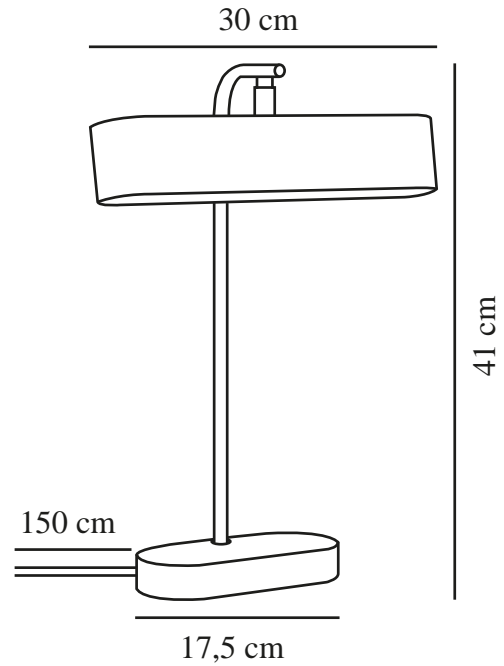

MERLIN | TABLE LAMP | BLACK

2412285003

nordlux®

Voltage (V): 220-240 Volt
IP degree: IP20
Maximum bulb wattage (W): 2X5
Class (Class 1, Class 2, Class 3):
Class 2 (Double isolated)
Socket type: G9
Switch placement: On the cable
Parallel connection: False

Primary material: Metal
Secondary material: Plastic
Colour of the cable: Black
Length of the cable (cm): 150
Surface material of the cable:
Plastic
Is the cable replaceable: False
Colour: Black

Height (cm): 41
Width (cm): 30
Tube Diameter (cm): 1.2
Shade Diameter (cm): 30
Length (cm): 30

EAN: 5704924018459
TUN: 2378669
Item Number: 2412285003
Pcs Per Master Carton: 3

Sales Box Height (cm): 43
Sales Box Width(cm): 32
Sales Box Depth (cm): 12
Sales Box Volume m³ : 0.0165
Product net weight (kg): 2.31

- Minimalist style • Adjustable lamp for directional light
- A modern interpretation of the library light

Merlin is a modern take on the timeless library light. The design is minimalist and sleek, creating a very light and elegant look. The wide shade can be tilted in whichever direction you prefer.