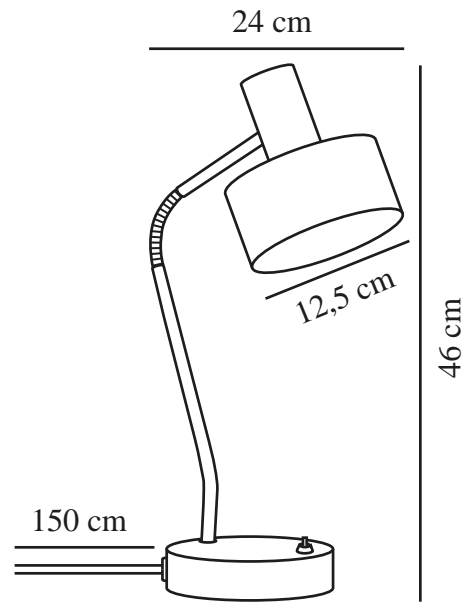

MATIS | TABLE LAMP | WHITE

2412305001

nordlux®

Voltage (V): 220-240 Volt
IP degree: IP20
Maximum bulb wattage (W): 15 W
Class (Class 1, Class 2, Class 3):
Class 2 (Double isolated)
Socket type: E27
Switch placement: On the base
Parallel connection: False

Primary material: Metal
Secondary material: Plastic
Colour of the cable: White
Length of the cable (cm): 150
Surface material of the cable:
Plastic
Is the cable replaceable: False
Colour: White

Height (cm): 46
Width (cm): 24
Tube Diameter (cm): 1.2
Shade Diameter (cm): 12.5
Outdoor base dimension (cm): 14
Length (cm): 24

EAN: 5704924021893
TUN: 2389081
Item Number: 2412305001
Pcs Per Master Carton: 3

Sales Box Height (cm): 32.5
Sales Box Width(cm): 24.5
Sales Box Depth (cm): 19
Sales Box Volume m³ : 0.0151
Product net weight (kg): 1.86

- Minimalist style
- Adjustable lamp for directional light
- Light also shines through the top of the shade

Matis is perfect for your desk, sideboard or any other place in your home that needs a minimalist and practical table lamp. The small holes on top of the shade create a beautiful light effect. The flexible shade can be adjusted to create the perfect light for reading, working or just a cosy background ambience.