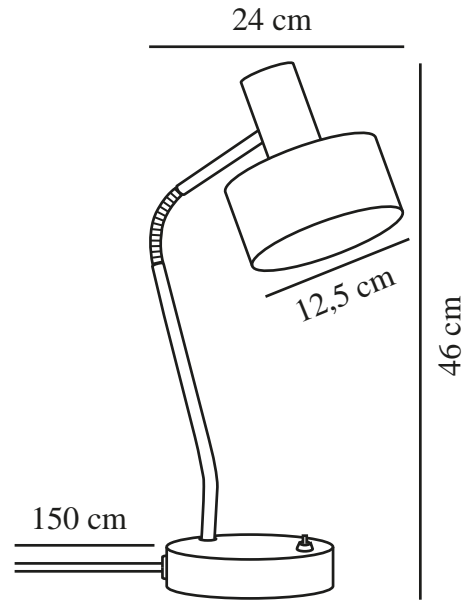

MATIS | TABLE LAMP | BLACK

2412305003

nordlux®

Voltage (V): 220-240 Volt
IP degree: IP20
Maximum bulb wattage (W): 15 W
Class (Class 1, Class 2, Class 3):
Class 2 (Double isolated)
Socket type: E27
Switch placement: On the base
Parallel connection: False

Primary material: Metal
Secondary material: Plastic
Colour of the cable: Black
Length of the cable (cm): 150
Surface material of the cable:
Plastic
Is the cable replaceable: False
Colour: Black

Height (cm): 46
Width (cm): 24
Tube Diameter (cm): 1.2
Shade Diameter (cm): 12.5
Outdoor base dimension (cm): 14
Length (cm): 24

EAN: 5704924018466
TUN: 2378668
Item Number: 2412305003
Pcs Per Master Carton: 3

Sales Box Height (cm): 32.5
Sales Box Width(cm): 24.5
Sales Box Depth (cm): 19
Sales Box Volume m³ : 0.0151
Product net weight (kg): 1.86

- Minimalist style
- Adjustable lamp for directional light
- Light also shines through the top of the shade

Matis is perfect for your desk, sideboard or any other place in your home that needs a minimalist and practical table lamp. The small holes on top of the shade create a beautiful light effect. The flexible shade can be adjusted to create the perfect light for reading, working or just a cosy background ambience.